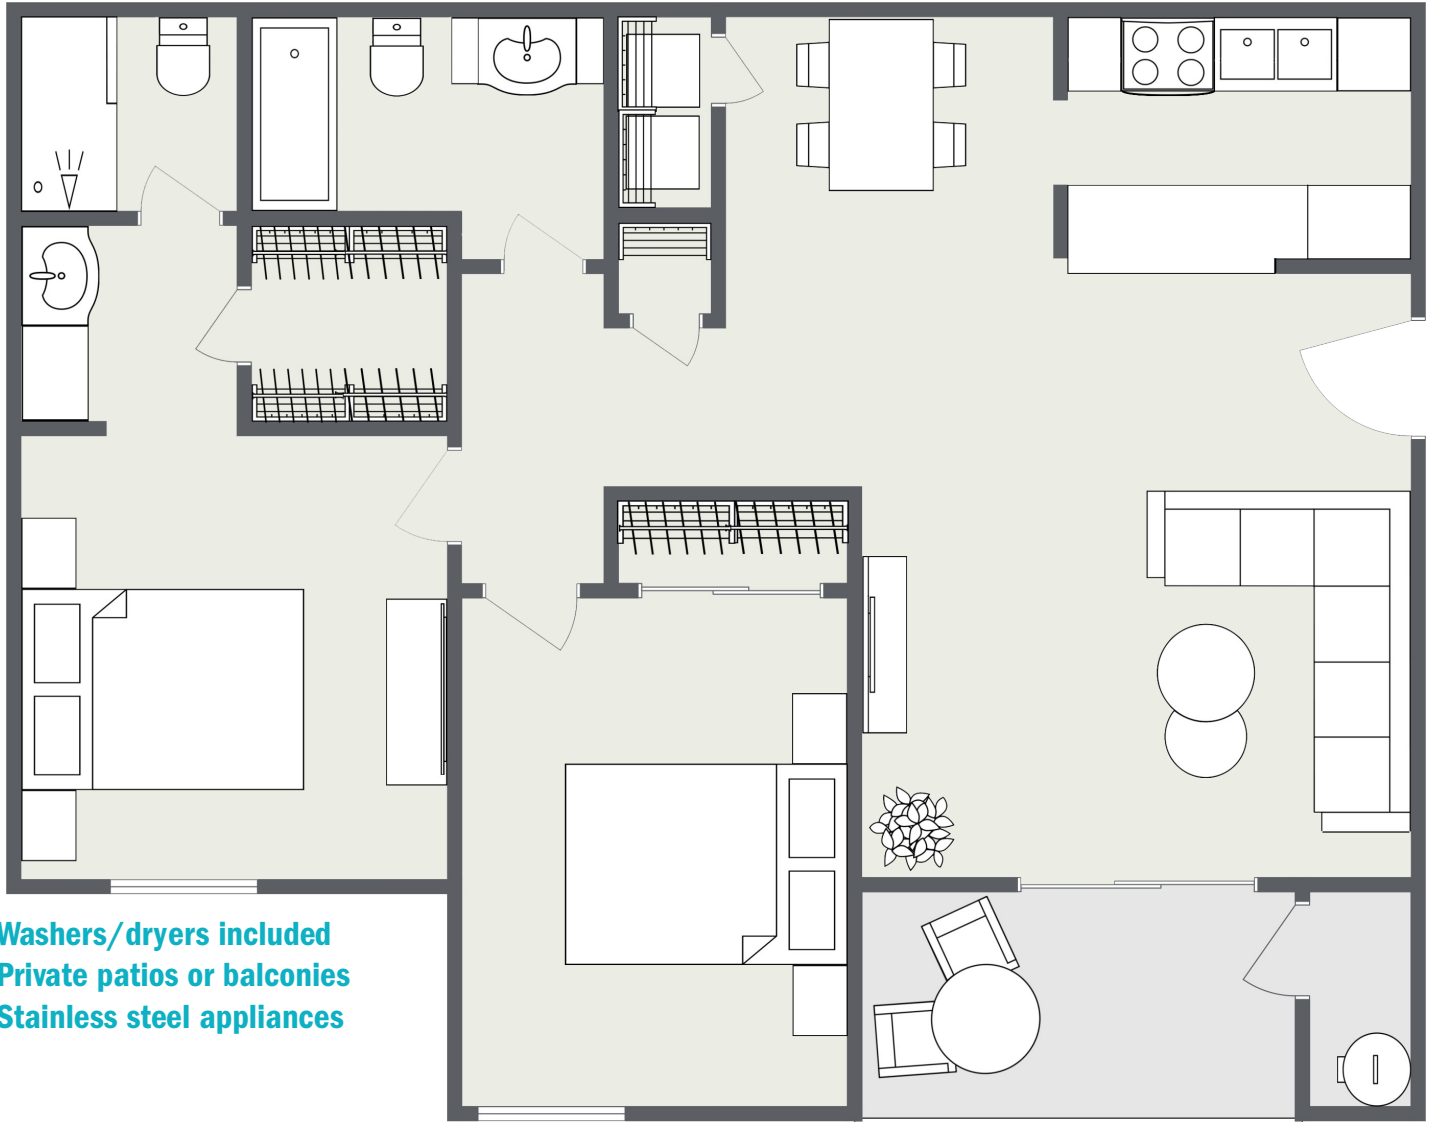

OASIS

Two Bedrooms • Two Baths
921 Square Feet • \$ _____

Washers/dryers included
Private patios or balconies
Stainless steel appliances

**RANCHO
MIRAGE**

4250 S. Arville Street, Las Vegas, NV 89103 | GSCapt.com/RMR

*Actual finishes and features may vary. Dimensions and square footage shown are approximate and pricing/availability is subject to change.