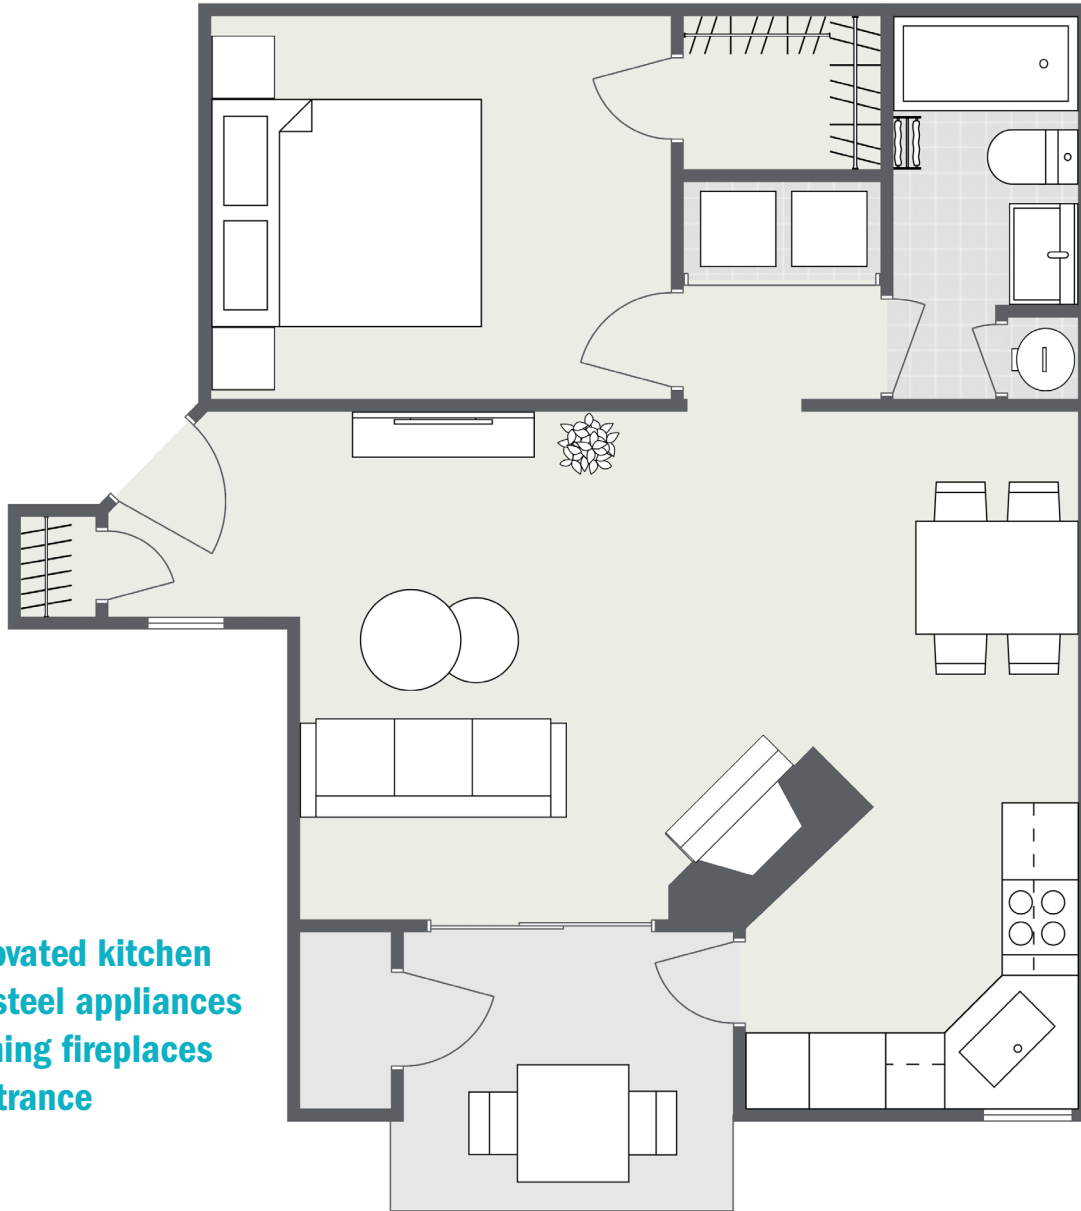

# ZEN

One Bedroom • One Bath  
690 Square Feet • \$ \_\_\_\_\_

Newly renovated kitchen  
Stainless steel appliances  
Wood-burning fireplaces  
Private Entrance

*Bryn Athyn*  
AT SIX FORKS

7303 Bryn Athyn Way Raleigh, NC 27615 | [GSCapts.com/BA](https://www.GSCapts.com/BA)

This floor plan and the dimensions shown are approximations. Exact layout and square footage may vary. Sizes and specifications subject to change without notice.