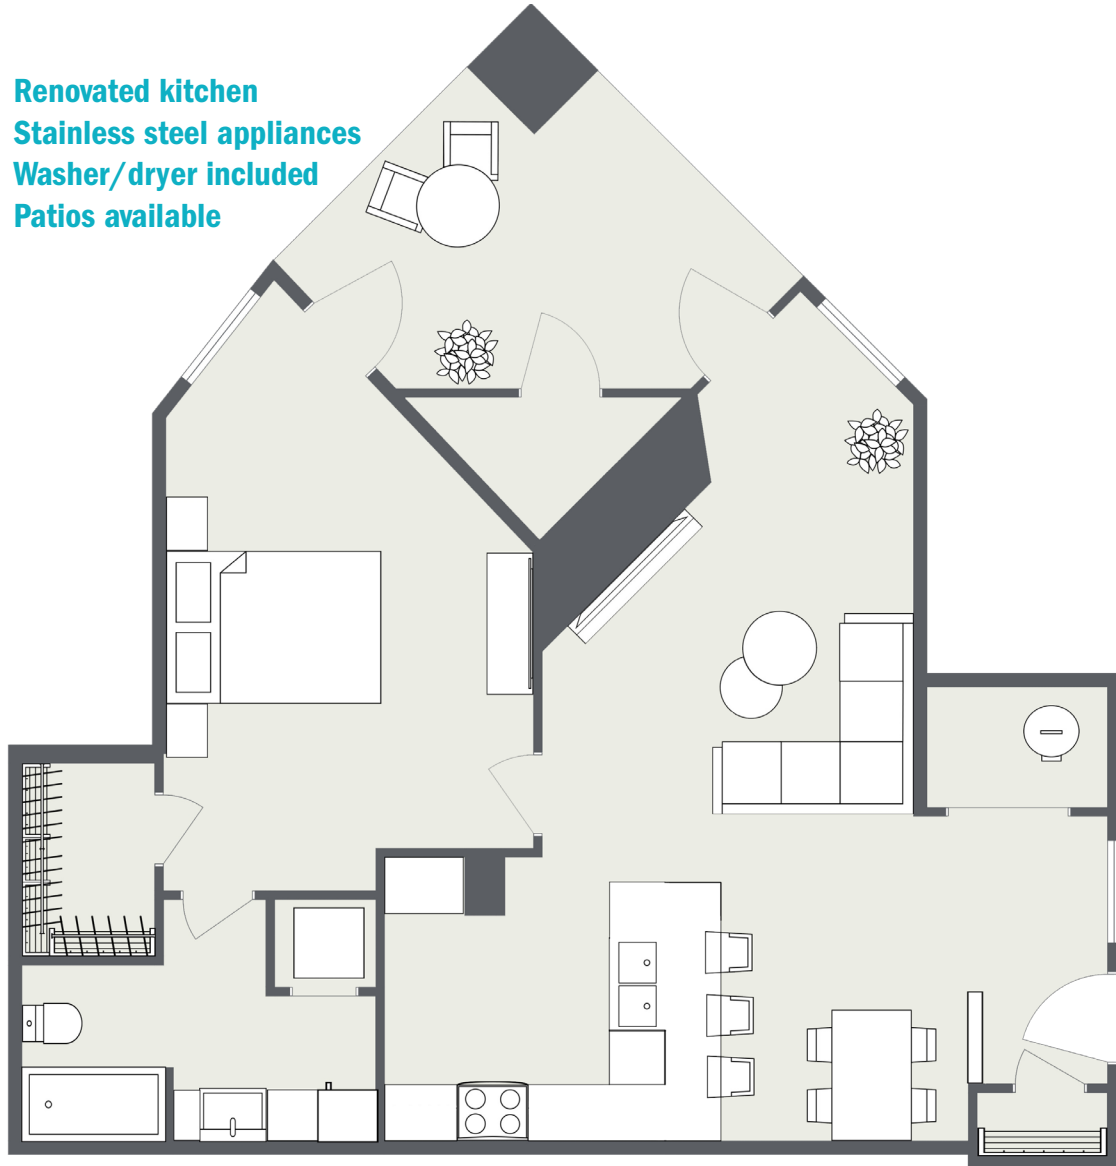

WOOLRIDGE

One Bedroom • One Bath
880 Square Feet • \$_____

Renovated kitchen
Stainless steel appliances
Washer/dryer included
Patis available

OLD BUCKINGHAM
Station
at MIDLOTHIAN VILLAGE

1301 Buckingham Station Drive, Midlothian, VA 23113 | GSCapt.com/OBS

Actual finishes and features may vary. Dimensions and square footage shown are approximate and pricing/availability is subject to change.