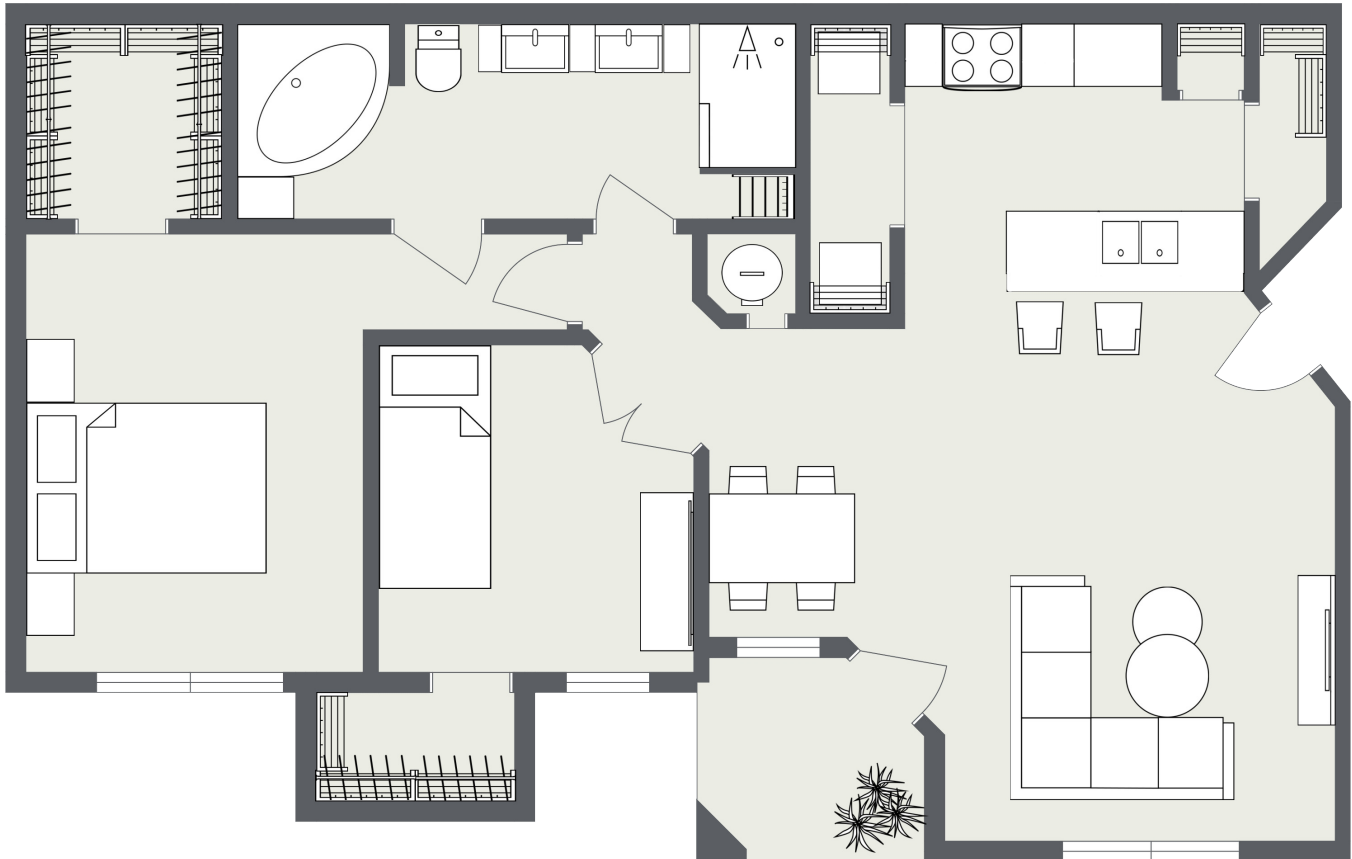

# WESTMONT

Two Bedrooms • One Bath  
980 Square Feet • \$ \_\_\_\_\_

Renovated kitchen  
Washer/ dryer included  
Patio or balcony\*

1210 Westbury Pointe Drive, Brandon, FL 33511 | [GSCapt.com/WLB](http://GSCapt.com/WLB)

This floor plan and the dimensions shown are approximations. Exact layout and square footage may vary. Sizes and specifications subject to change without notice.