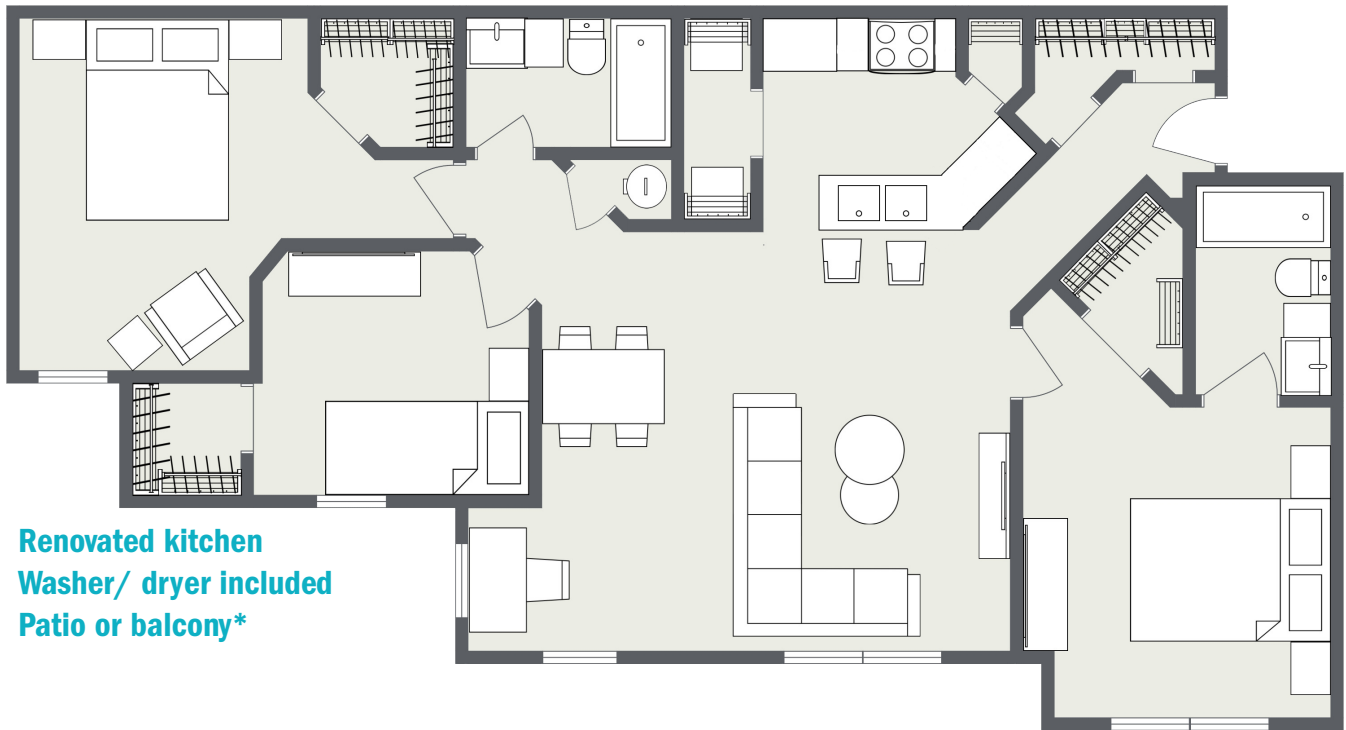

# WESTFIELD GRAND

Three Bedrooms • Two Baths  
1258 Square Feet • \$ \_\_\_\_\_

Renovated kitchen  
Washer/ dryer included  
Patio or balcony\*

1210 Westbury Pointe Drive, Brandon, FL 33511 | [GSCapt.com/WLB](https://www.GSCapt.com/WLB)

This floor plan and the dimensions shown are approximations. Exact layout and square footage may vary. Sizes and specifications subject to change without notice.