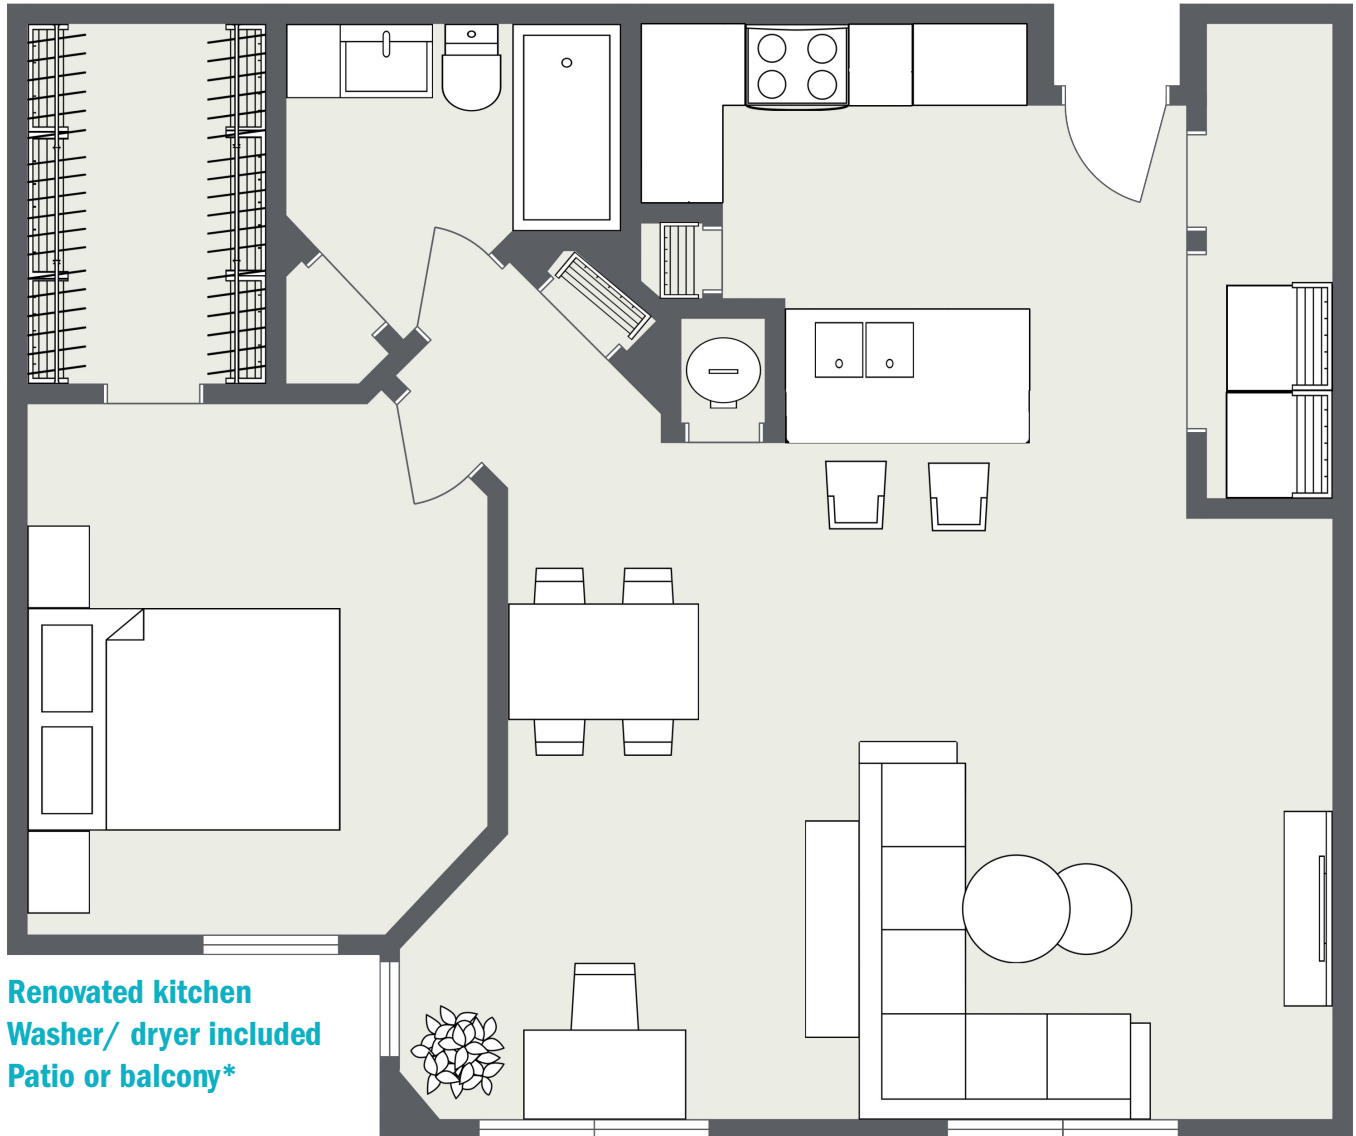

# WESTBROOK GRAND

One Bedroom • One Bath  
814 Square Feet • \$ \_\_\_\_\_

Renovated kitchen  
Washer/ dryer included  
Patio or balcony\*

1210 Westbury Pointe Drive, Brandon, FL 33511 | [GSCapt.com/WLB](http://GSCapt.com/WLB)

This floor plan and the dimensions shown are approximations. Exact layout and square footage may vary. Sizes and specifications subject to change without notice.