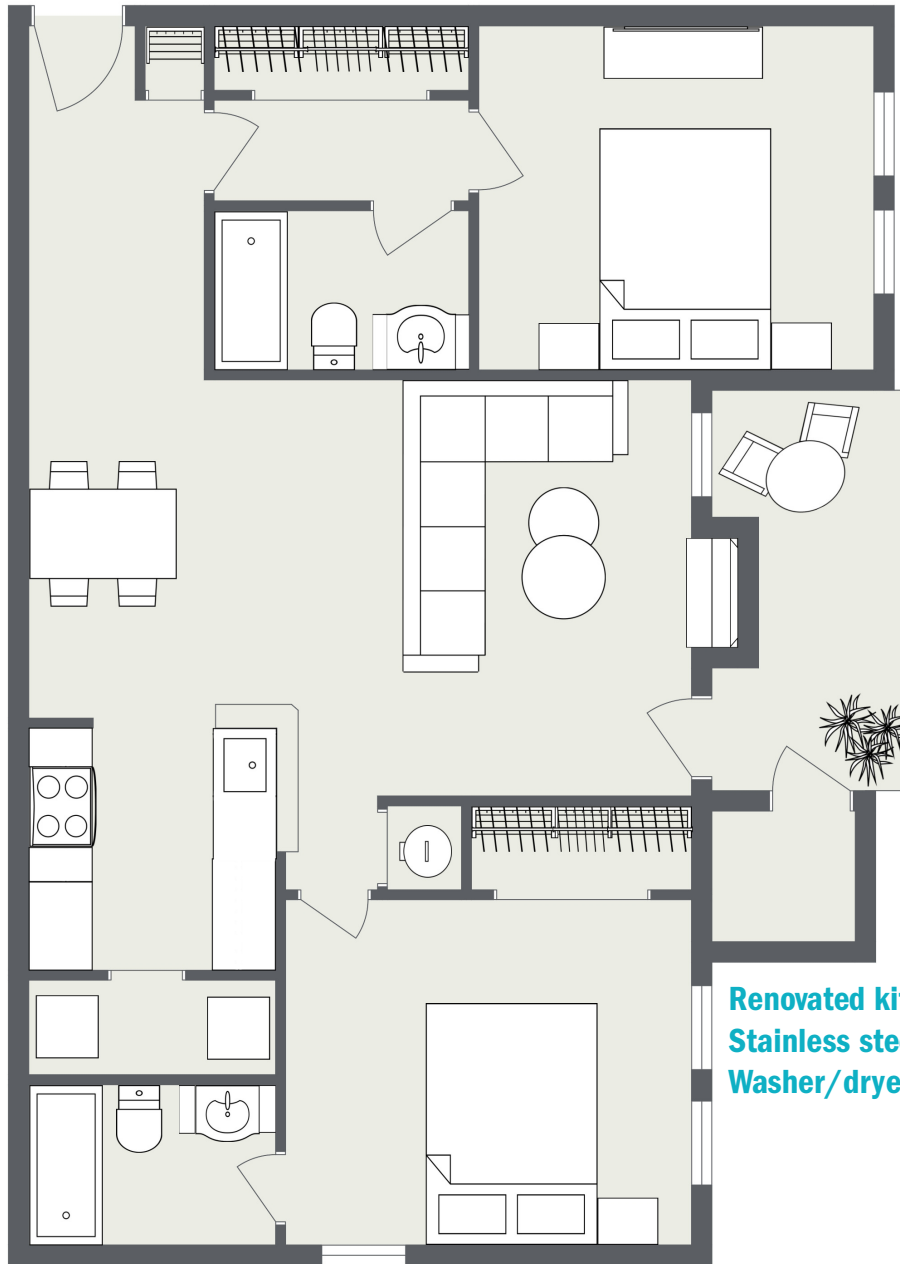

DANDRIDGE

Two Bedrooms • Two Baths
924 Square Feet • \$ _____

Renovated kitchen
Stainless steel appliances
Washer/dryer included

Wellesley Terrace
at SHORT PUMP

3807 Chase Wellesley Court, Henrico, VA 23233 | GSCapts.com/WT

Actual finishes and features may vary. Dimensions and square footage shown are approximate and pricing/availability is subject to change.