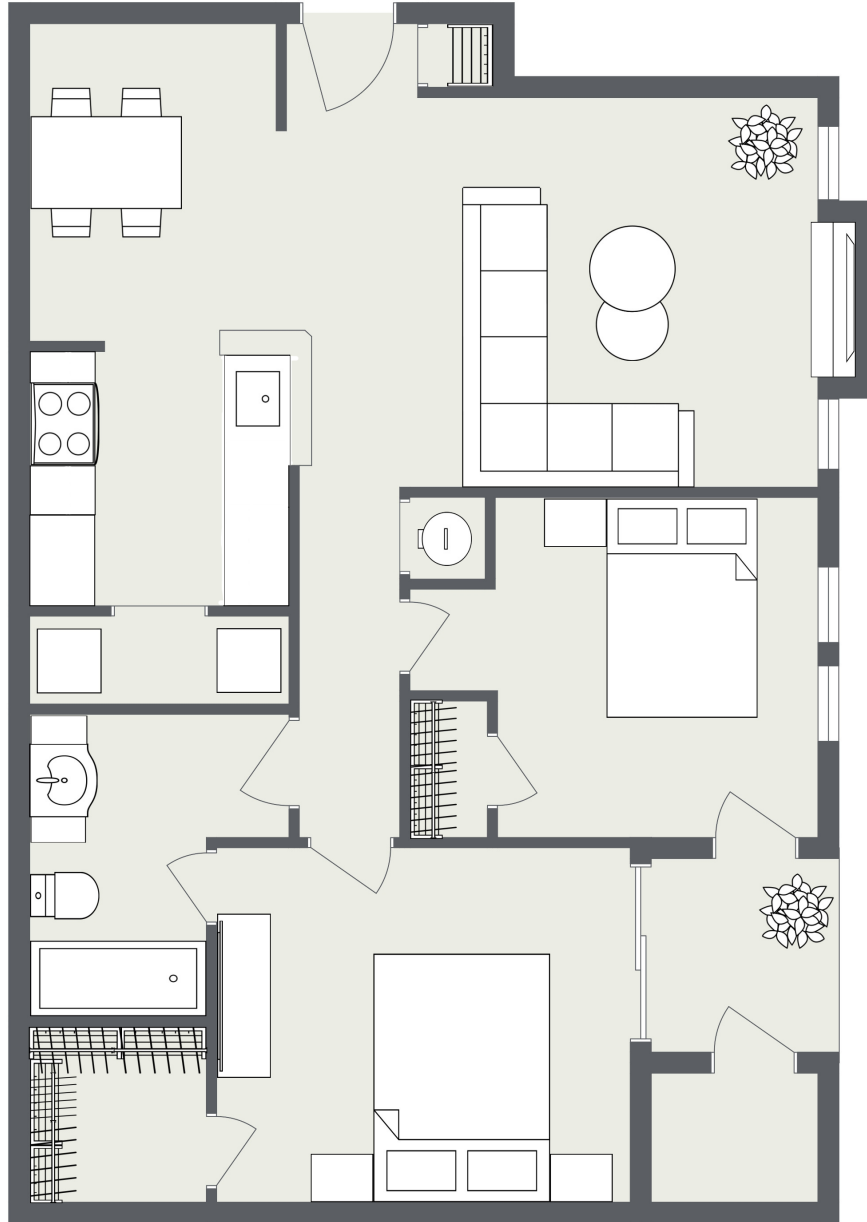

CRAWFORD

Two Bedrooms • One Bath
850 Square Feet • \$ _____

Wellesley Terrace
at SHORT PUMP

Renovated kitchen
Stainless steel appliances
Washer/dryer included

3807 Chase Wellesley Court, Henrico, VA 23233 | GSCapts.com/WT

Actual finishes and features may vary. Dimensions and square footage shown are approximate and pricing/availability is subject to change.