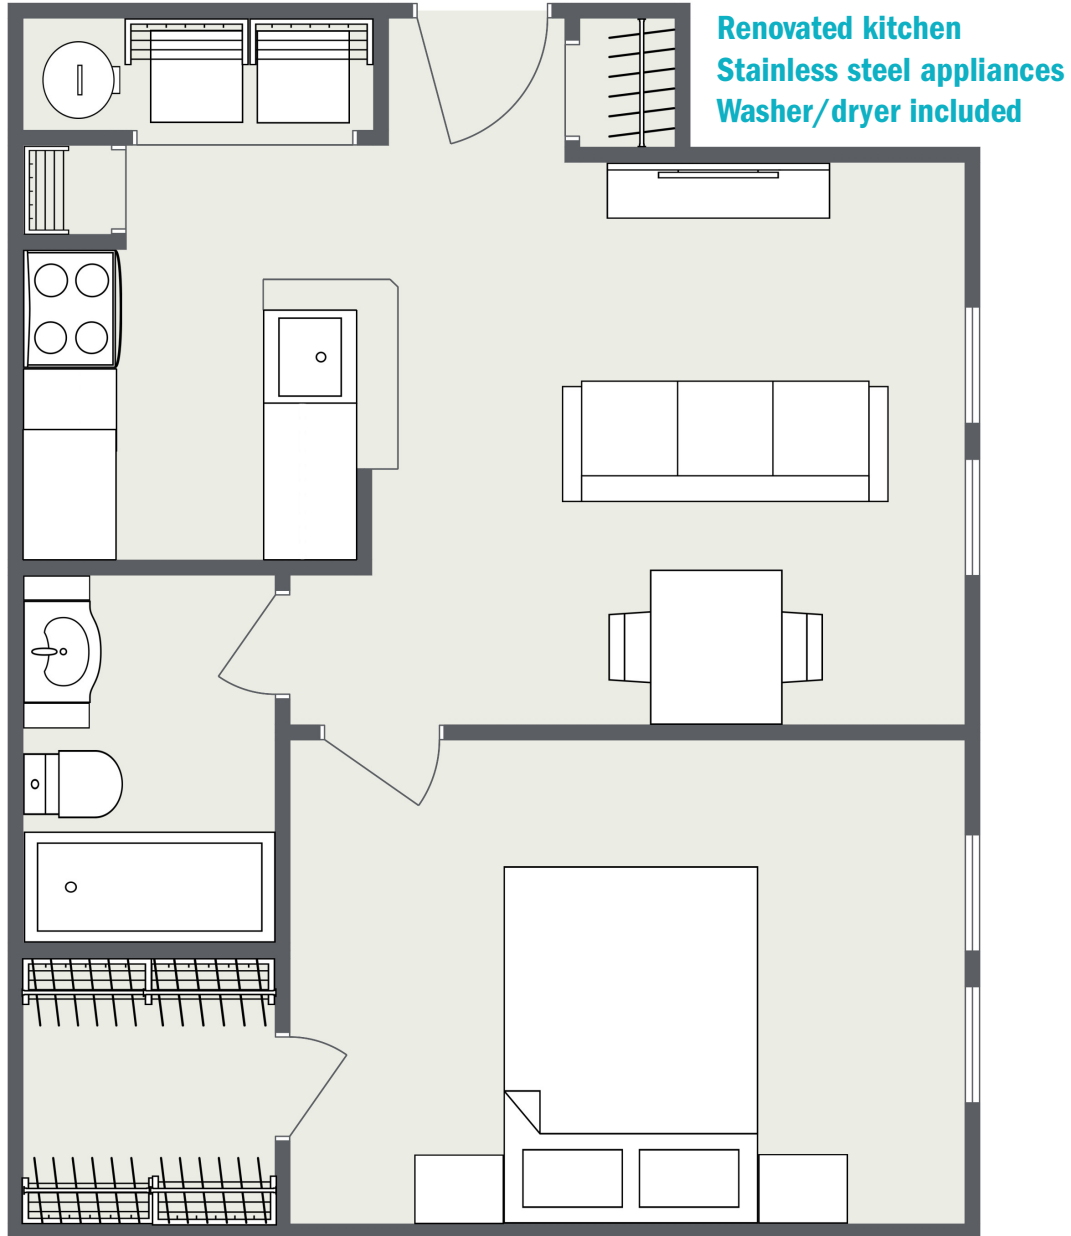

# AUSTIN

One Bedroom • One Bath  
588 Square Feet • \$ \_\_\_\_\_

  
*Wellesley Terrace*  
at SHORT PUMP

**3807 Chase Wellesley Court, Henrico, VA 23233 | [GSCapt.com/WT](http://GSCapt.com/WT)**

Actual finishes and features may vary. Dimensions and square footage shown are approximate and pricing/availability is subject to change.