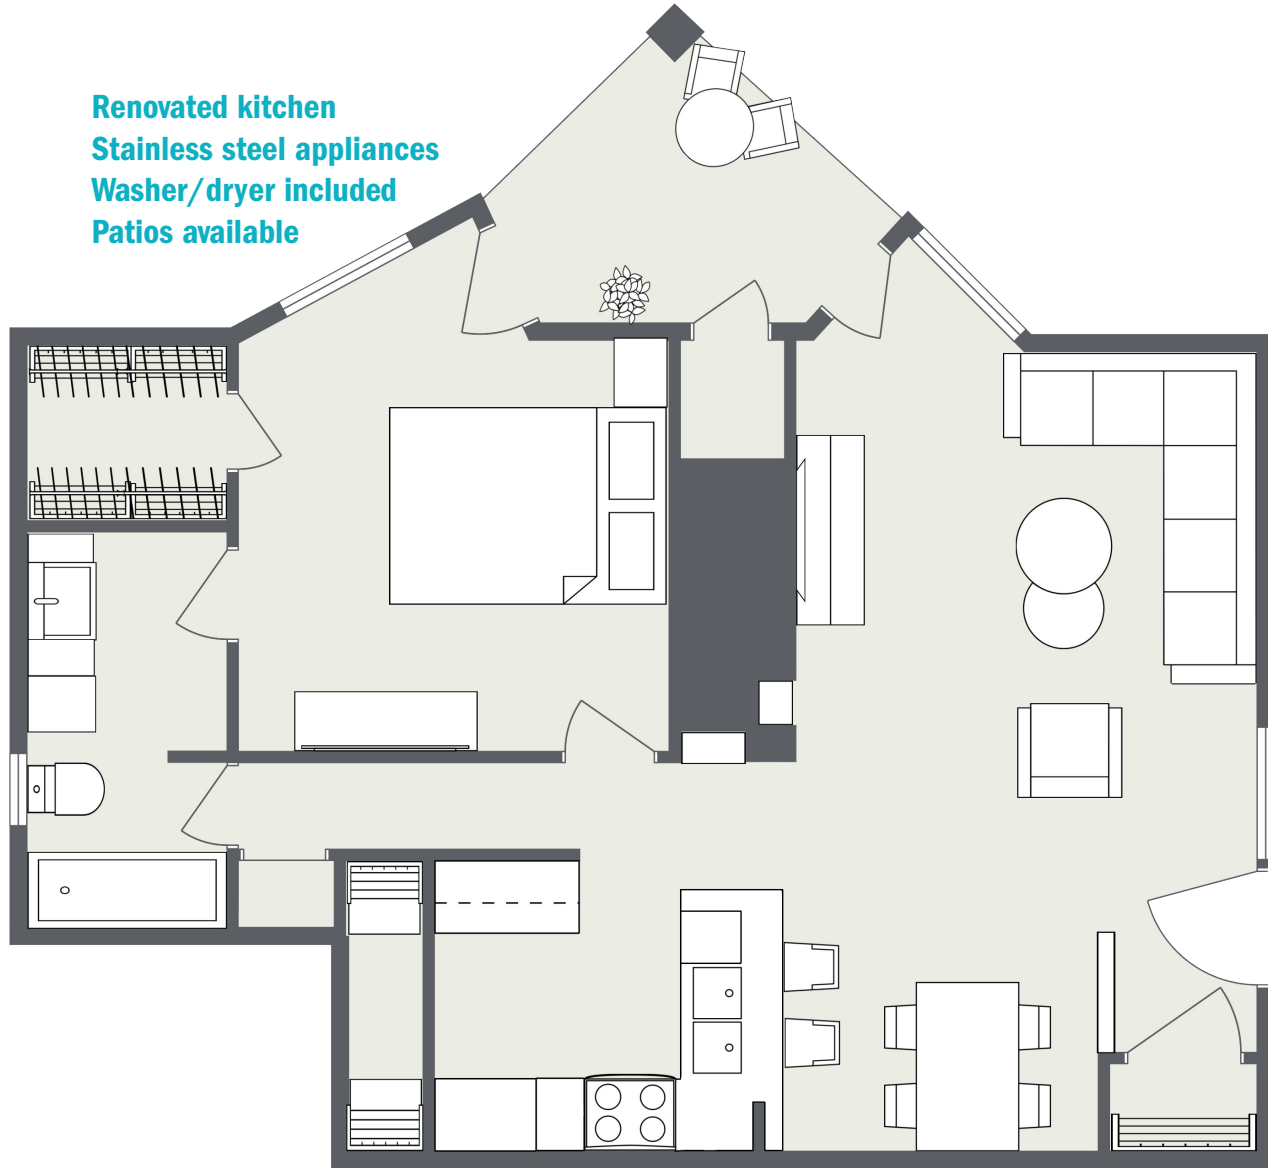

VILLAGE

One Bedroom • One Bath
902 Square Feet • \$ _____

Renovated kitchen
Stainless steel appliances
Washer/dryer included
Patios available

OLD BUCKINGHAM
Station
at MIDLOTHIAN VILLAGE

1301 Buckingham Station Drive, Midlothian, VA 23113 | [GSCapt.com/OBS](https://www.GSCapt.com/OBS)

Actual finishes and features may vary. Dimensions and square footage shown are approximate and pricing/availability is subject to change.