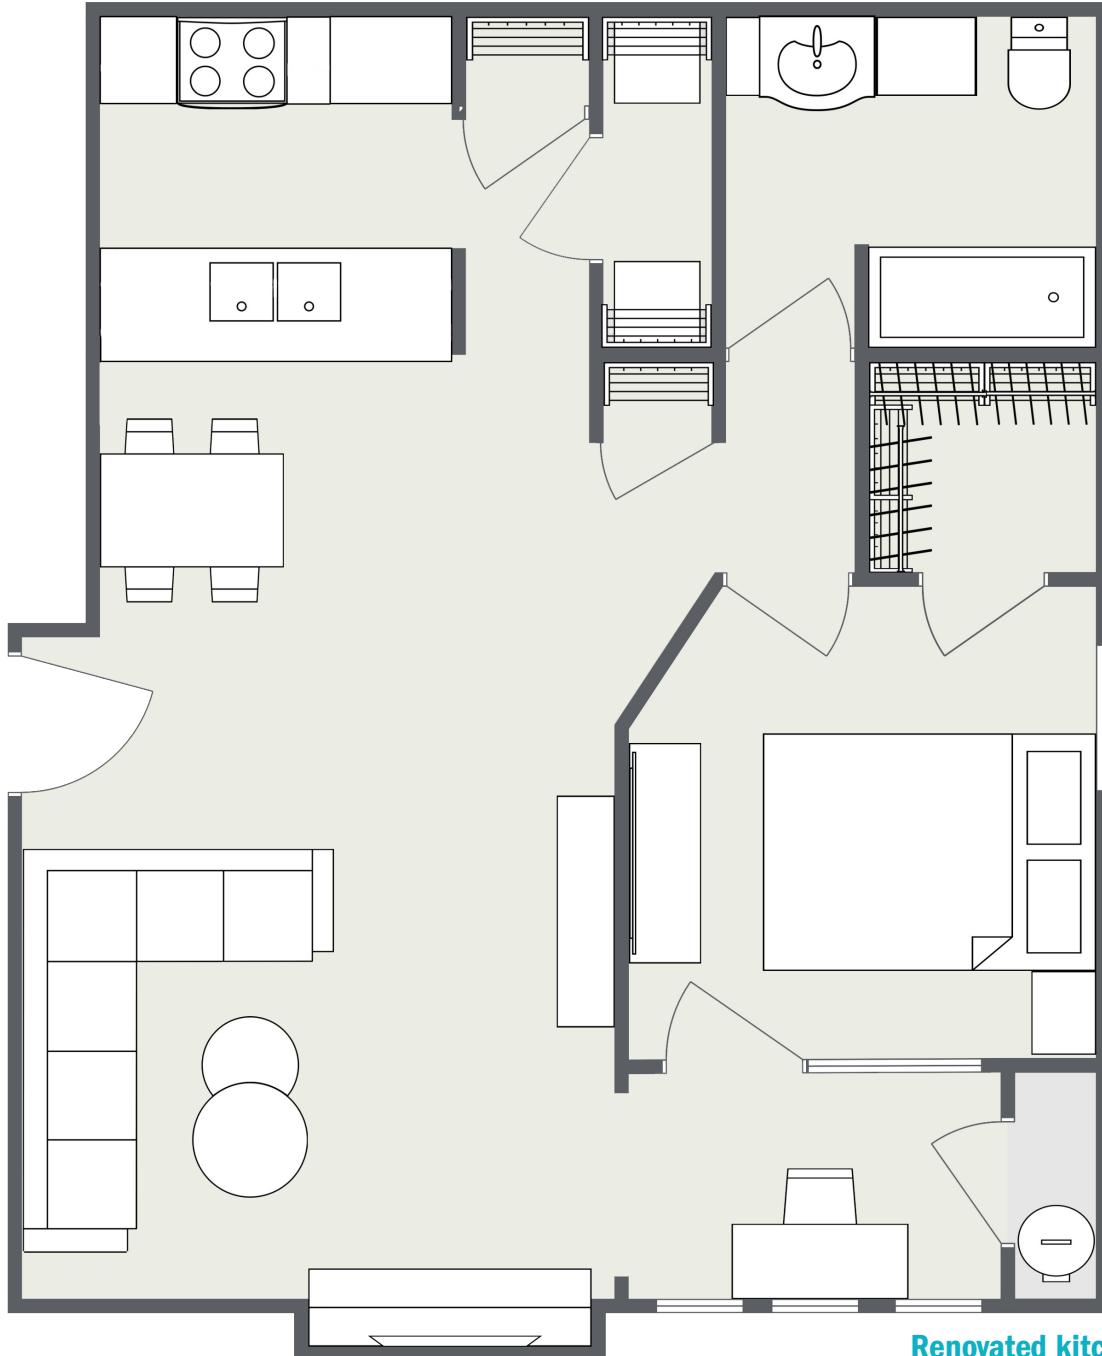

TOPSAIL

One Bedroom • One Bath
798 Square Feet • \$ _____

Renovated kitchen*
Stainless steel appliances*
Large walk-in closet
Sunlit atrium

Harbor Pointe

500 Harbor Pointe Parkway Sandy Springs, GA 30350 | GSCapts.com/HP

*Actual finishes and features may vary. Dimensions and square footage shown are approximate and pricing/availability is subject to change.