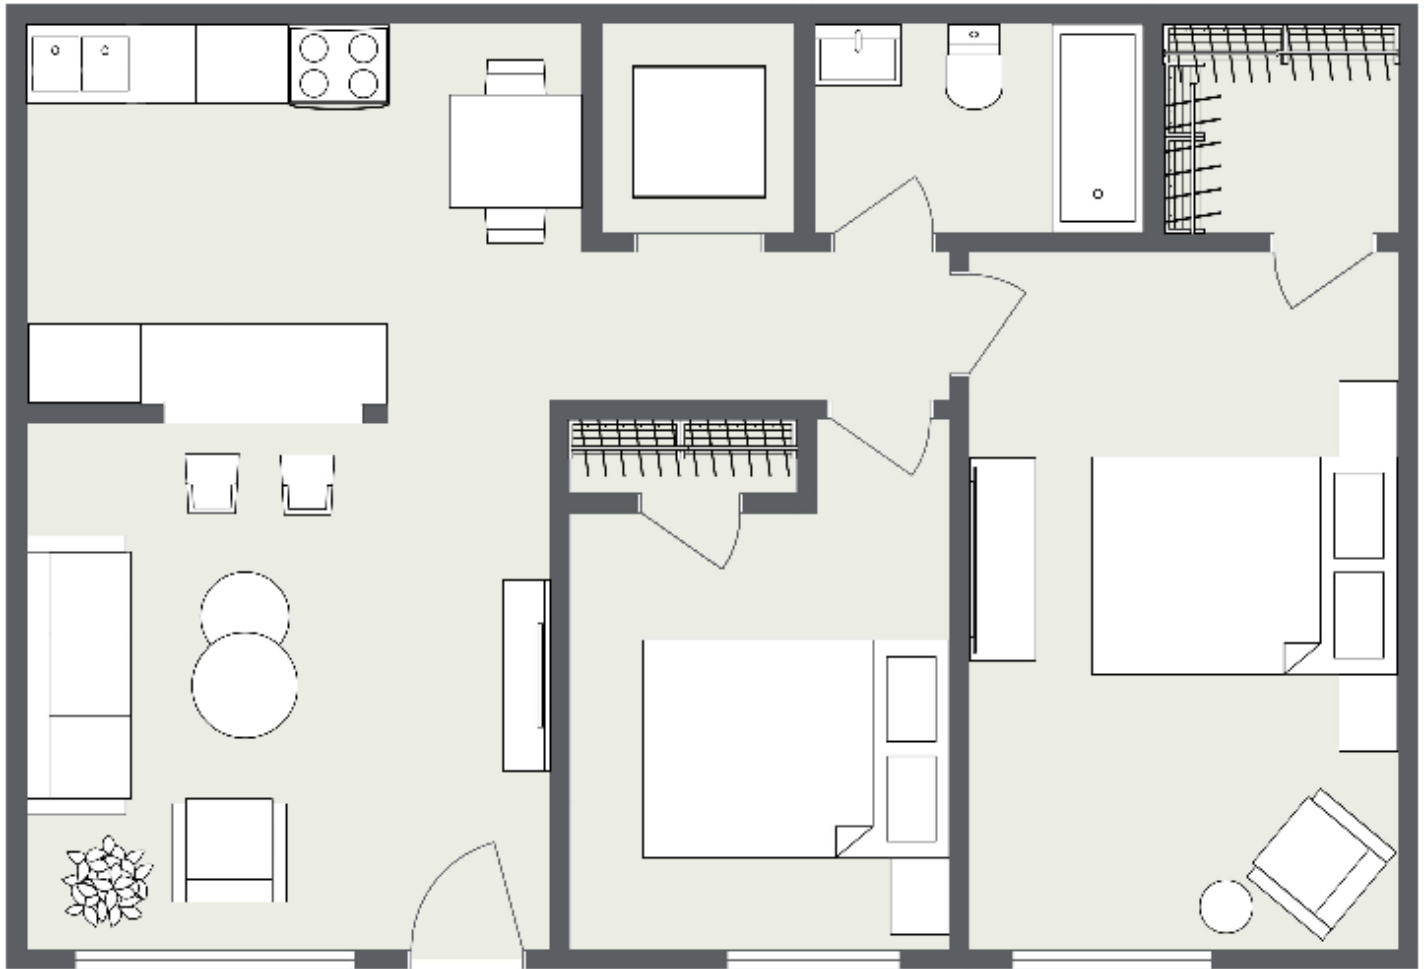

THE LODGE

Two Bedrooms • One Bath
770 Square Feet • \$ _____

Renovated kitchen
Stainless steel appliances
Breakfast bar

Estes Park

306 Estes Dr Ext Apt 11-H, Carrboro, NC 27510 | GSCapts.com/EP

Actual finishes and features may vary. Dimensions and square footage shown are approximate and pricing/availability is subject to change.