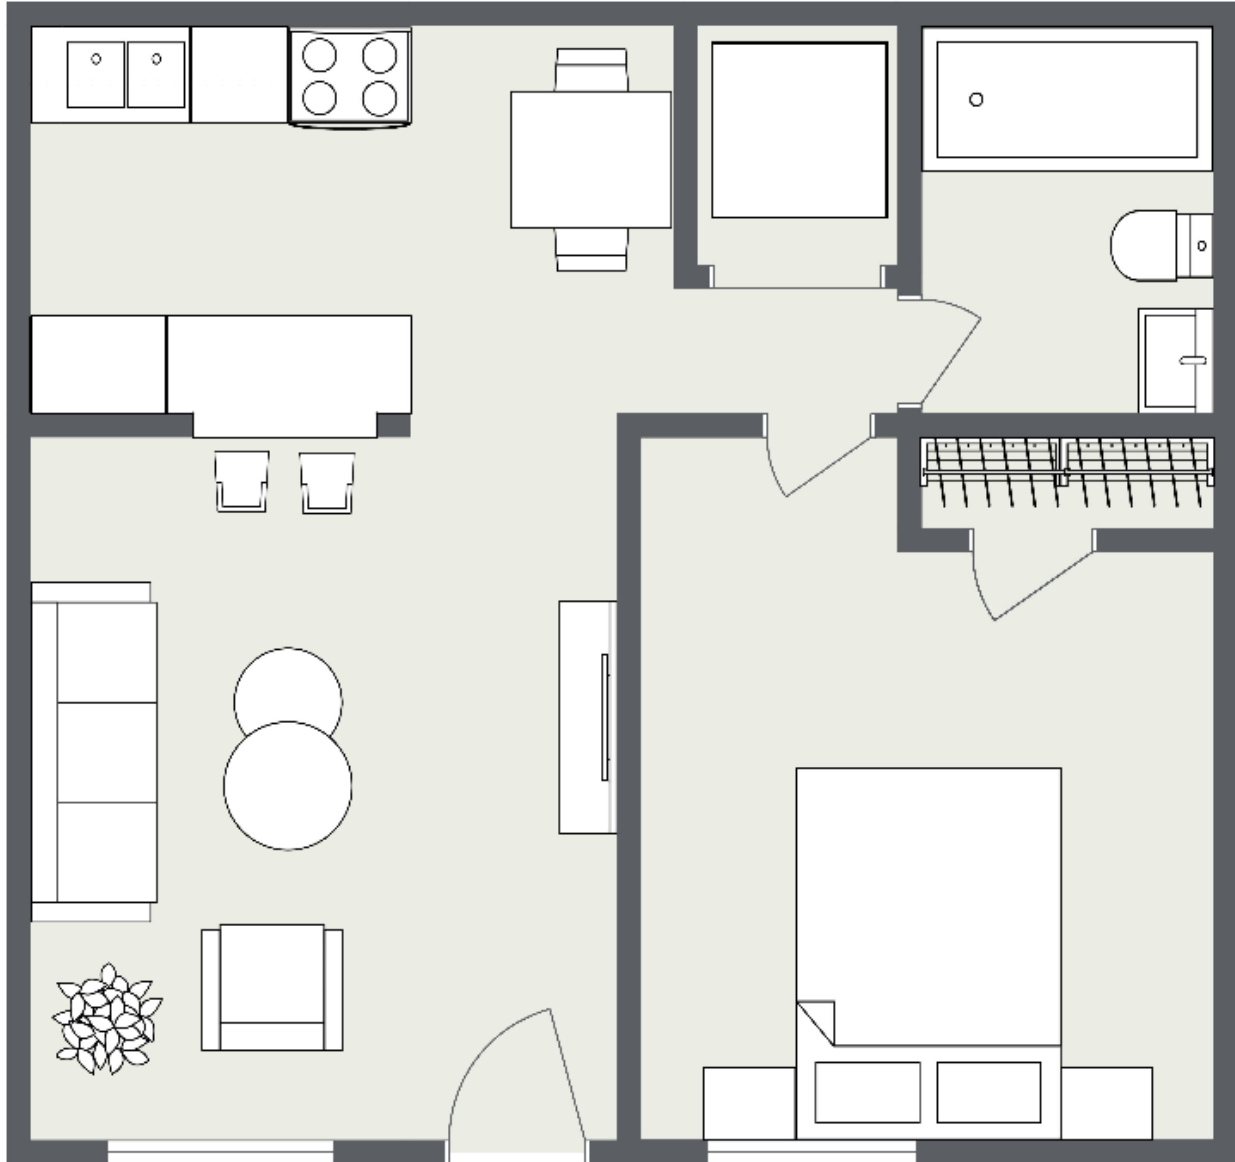

# THE GROVE

One Bedroom • One Bath  
540 Square Feet • \$ \_\_\_\_\_

Renovated kitchen  
Stainless steel appliances  
Breakfast bar