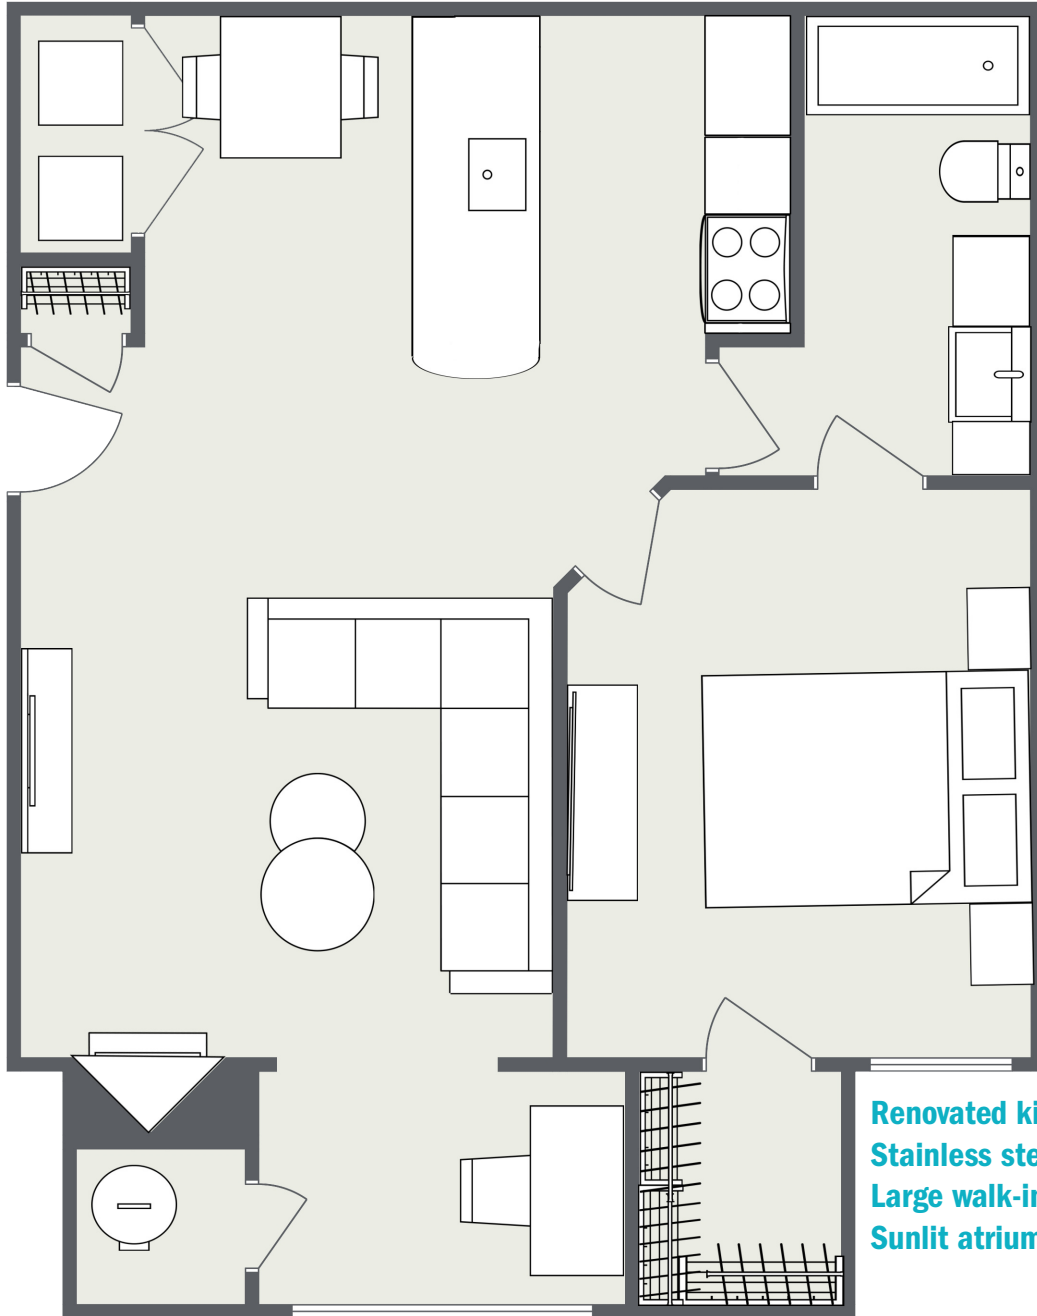

SPIRIT

One Bedroom • One Bath
709 Square Feet • \$ _____

Renovated kitchen*
Stainless steel appliances*
Large walk-in closet
Sunlit atrium

Harbor Pointe

500 Harbor Pointe Parkway Sandy Springs, GA 30350 | [GSCapts.com/HP](https://www.GSCapts.com/HP)

*Actual finishes and features may vary. Dimensions and square footage shown are approximate and pricing/availability is subject to change.