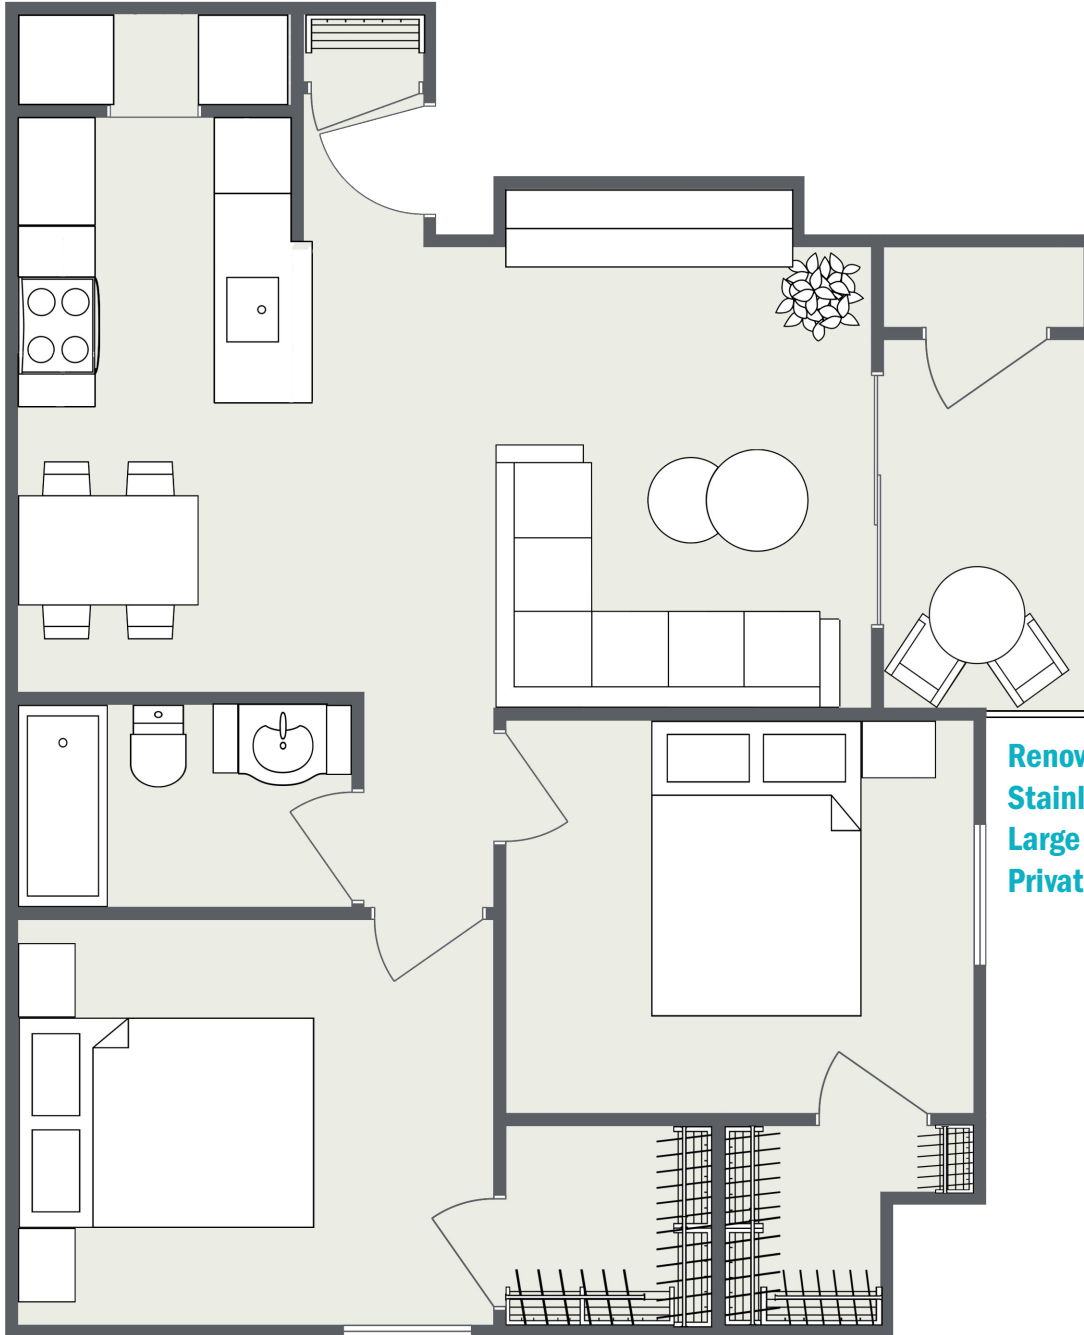

SPINNAKER

Two Bedrooms • One Bath
903 Square Feet • \$ _____

Renovated kitchen*
Stainless steel appliances*
Large walk-in closets
Private patio

Harbor Pointe

500 Harbor Pointe Parkway Sandy Springs, GA 30350 | GSCapts.com/HP

*Actual finishes and features may vary. Dimensions and square footage shown are approximate and pricing/availability is subject to change.