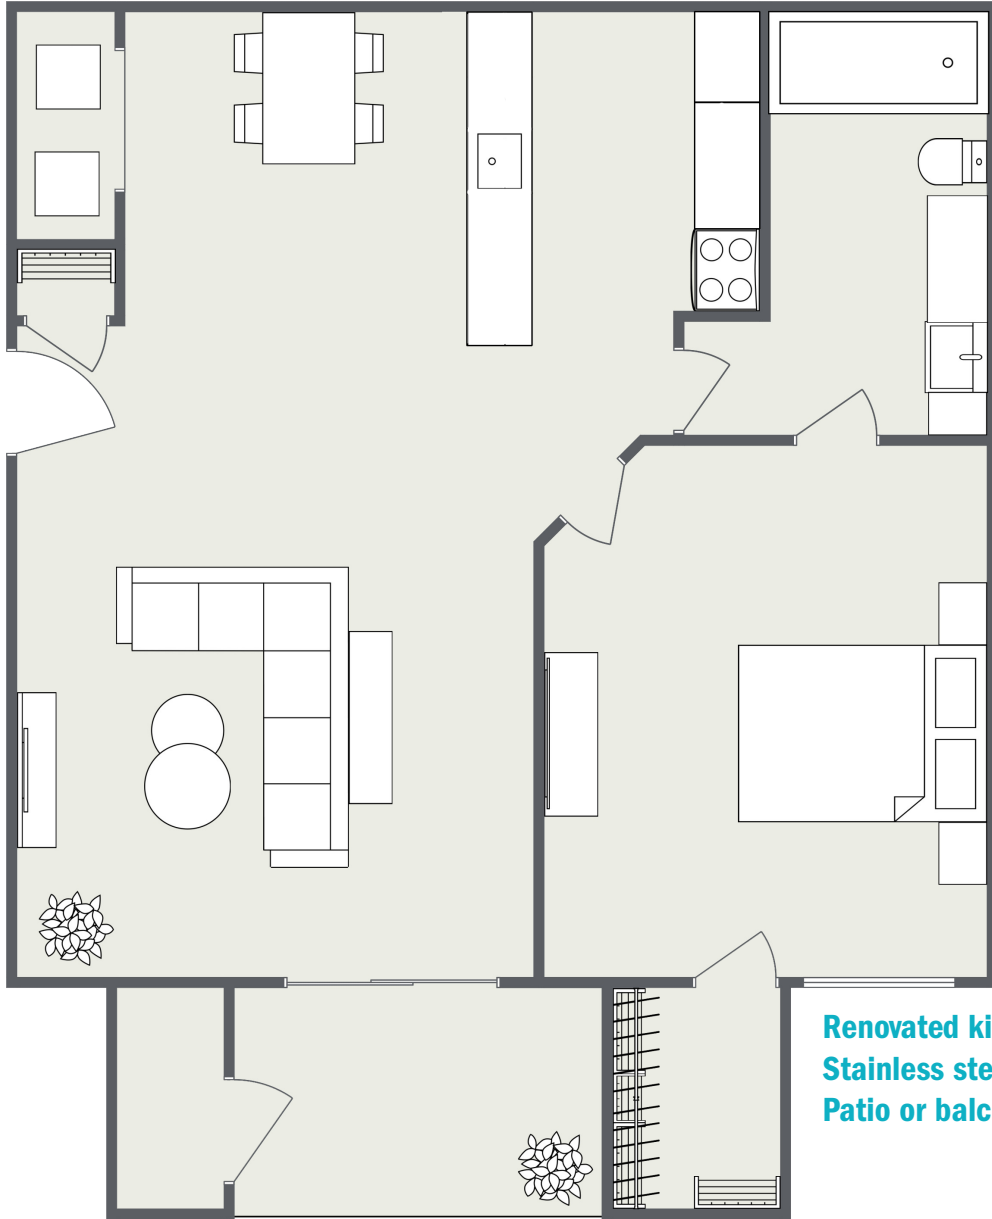

SOMERSET

One Bedroom • One Bath
655 Square Feet • \$ _____

Renovated kitchen
Stainless steel appliances
Patio or balcony

Regency Square

3250 Mercer University Drive, Chamblee, GA 30341 | GSCapts.com/RS

This floor plan and the dimensions shown are approximations. Exact layout and square footage may vary. Sizes and specifications subject to change without notice.