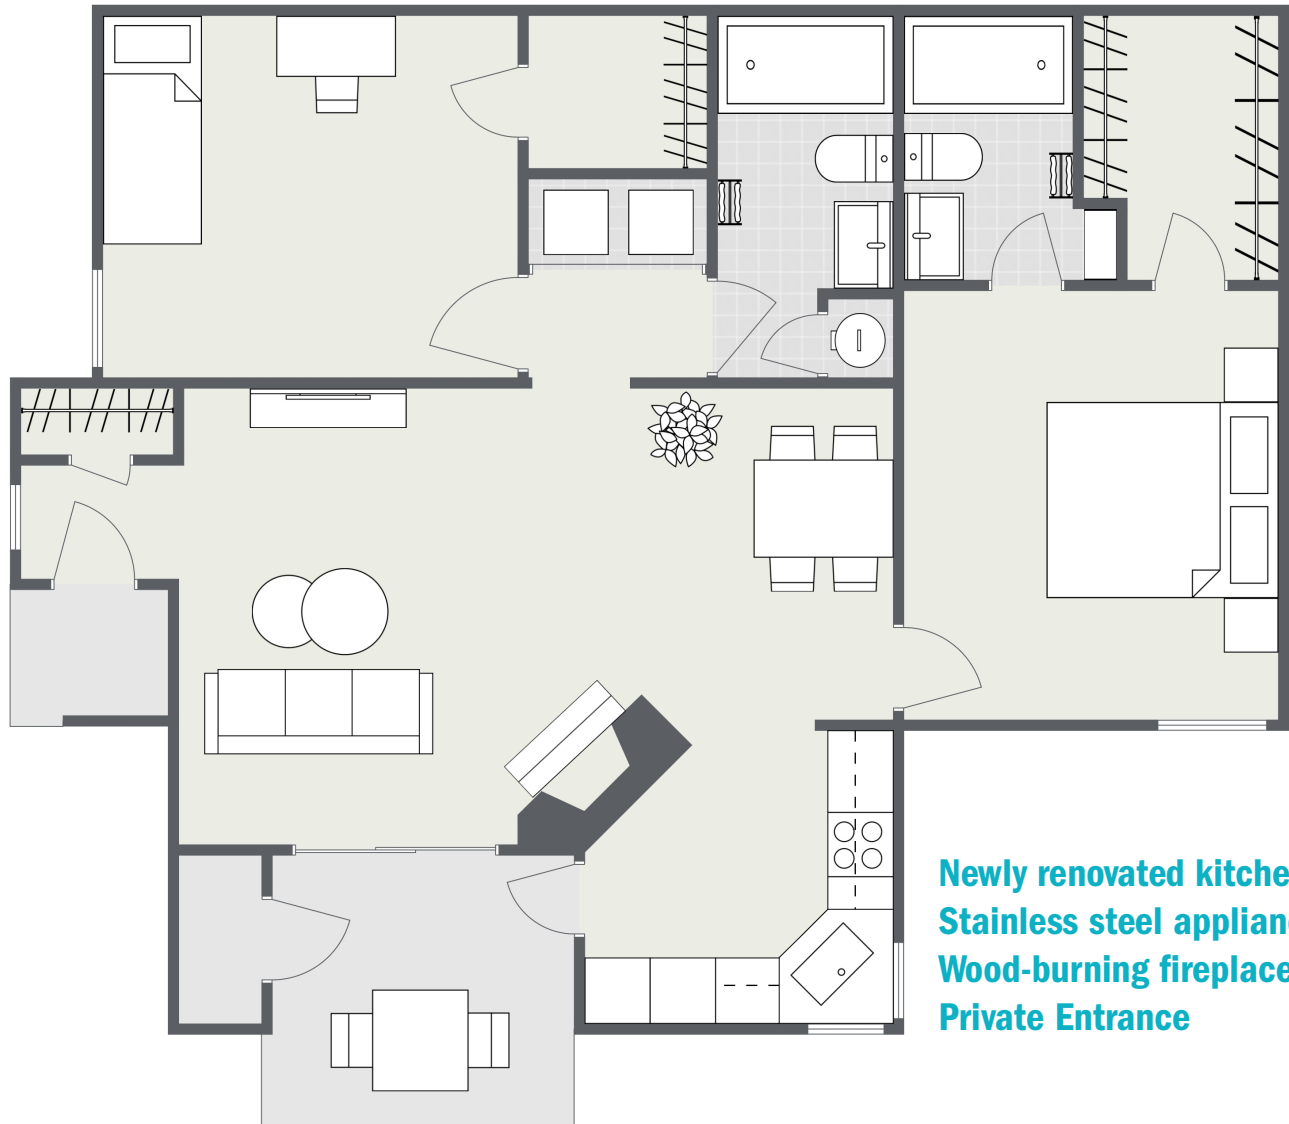

SERENDIPITY

Two Bedroom • Two Bath
940 Square Feet • \$ _____

Newly renovated kitchen
Stainless steel appliances
Wood-burning fireplaces
Private Entrance

Bryn Athyn
AT SIX FORKS

7303 Bryn Athyn Way Raleigh, NC 27615 | GSCapt.com/BA

This floor plan and the dimensions shown are approximations. Exact layout and square footage may vary. Sizes and specifications subject to change without notice.