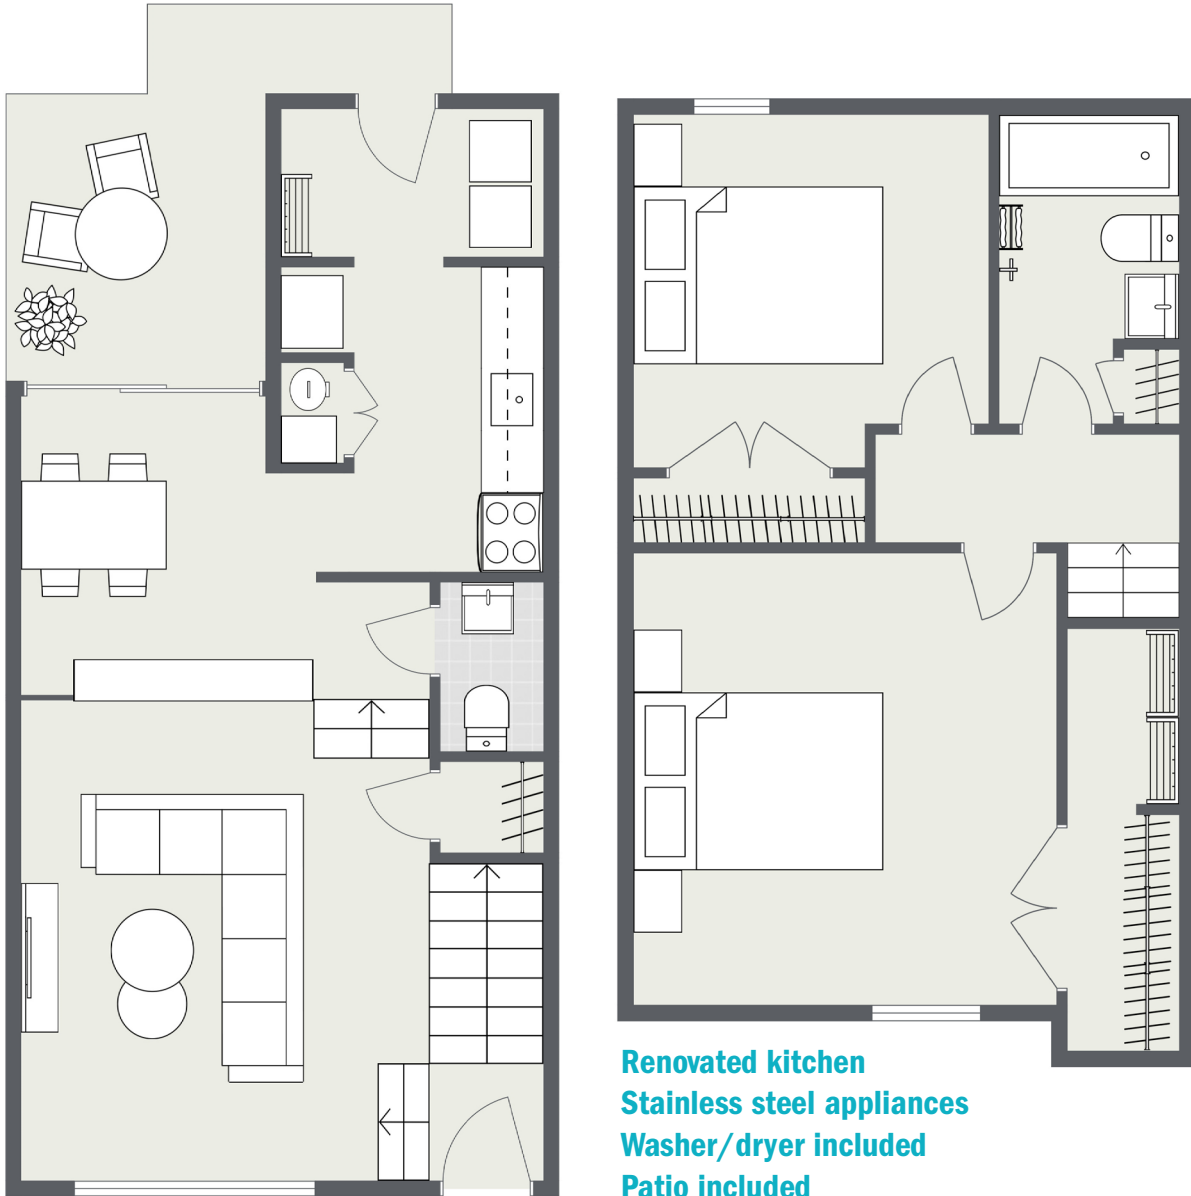

WARWICK

Two Bedrooms • One One-half Baths

1022 Square Feet • \$ _____

Renovated kitchen
Stainless steel appliances
Washer/dryer included
Patio included

St. JOHN'S WOOD

901 St. John's Wood Drive Richmond, VA 23225 | GSCapt.com/SJW

This floor plan and the dimensions shown are approximations. Exact layout and square footage may vary. Sizes and specifications subject to change without notice.