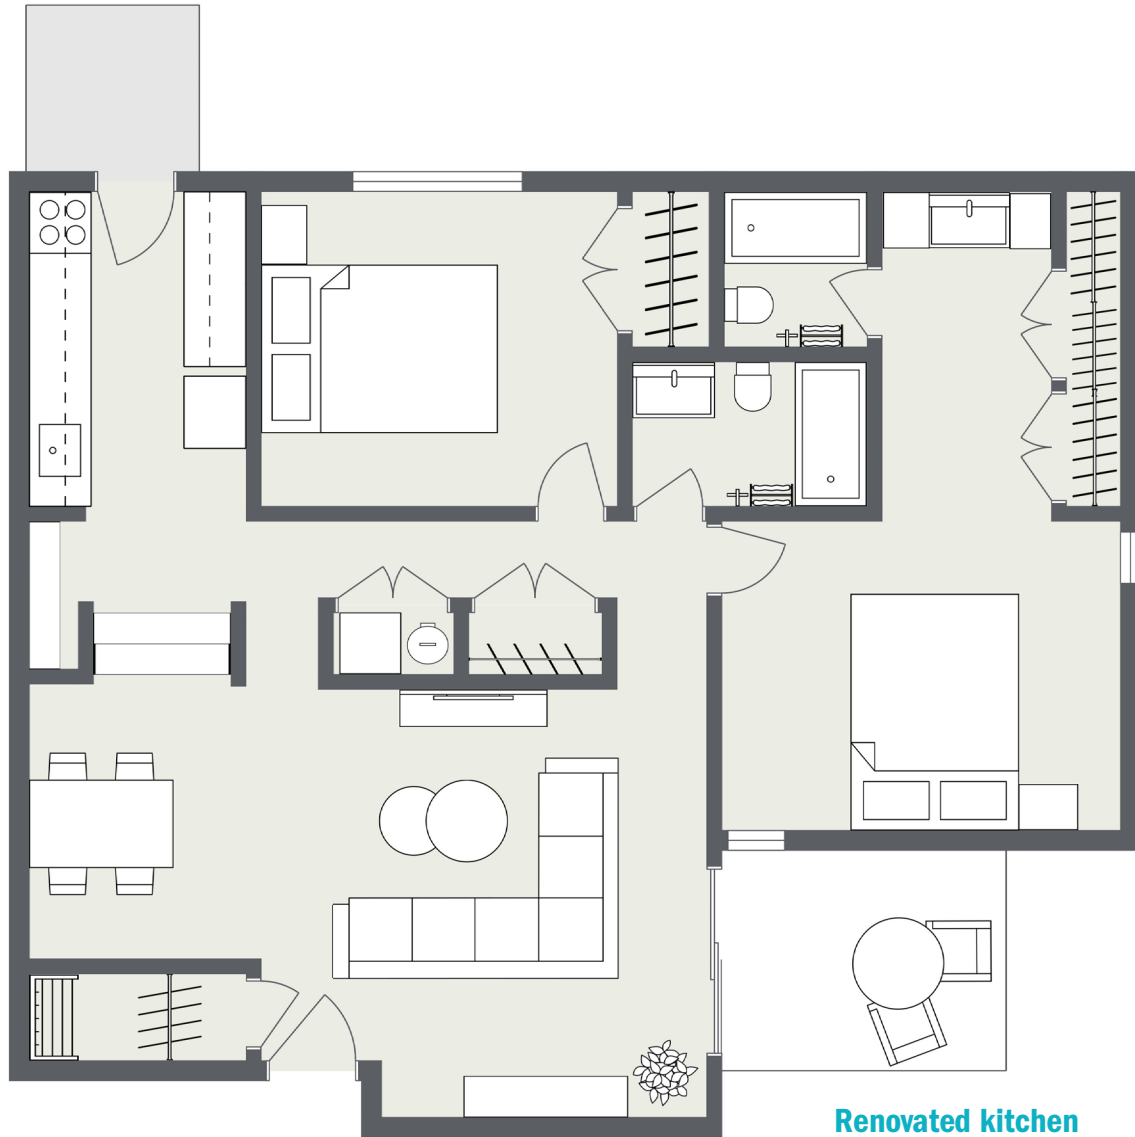

STRATFORD

Two Bedrooms • Two Baths
1087 Square Feet • \$ _____

Renovated kitchen
Stainless steel appliances
Washer/dryer included
Patio included

St. JOHN'S WOOD

901 St. John's Wood Drive Richmond, VA 23225 | [GSCapts.com/SJW](https://www.GSCapts.com/SJW)

This floor plan and the dimensions shown are approximations. Exact layout and square footage may vary. Sizes and specifications subject to change without notice.