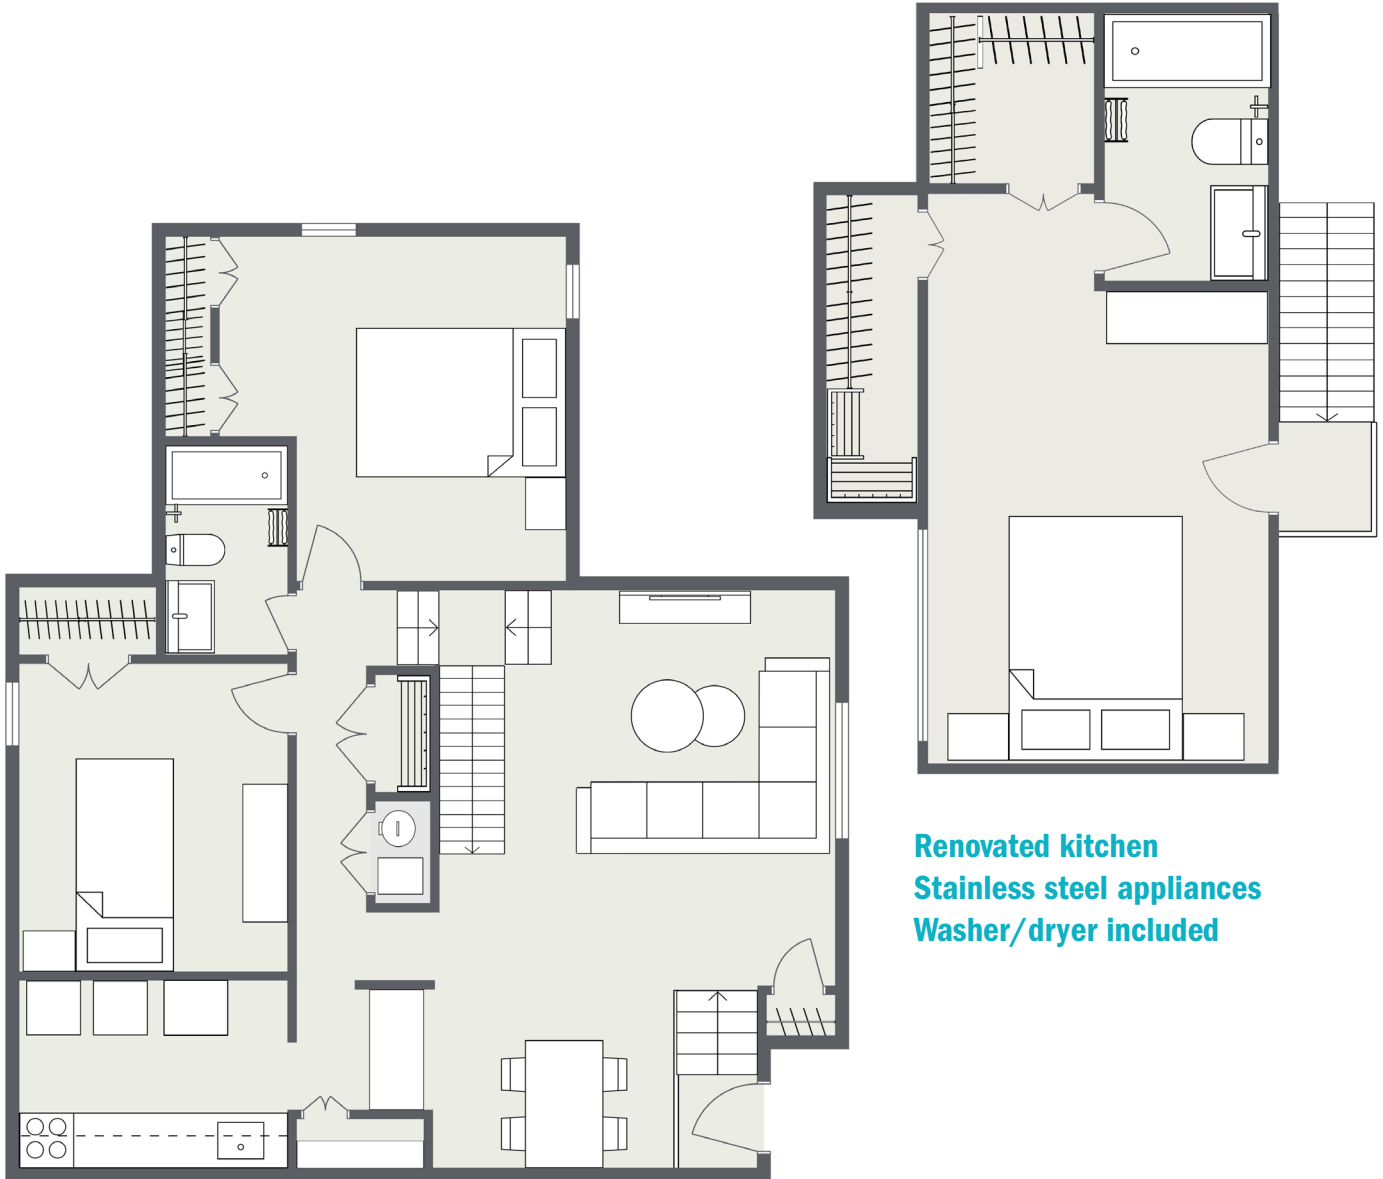

SHEFFIELD

Three Bedrooms • Two Baths
1292 Square Feet • \$ _____

Renovated kitchen
Stainless steel appliances
Washer/dryer included

St. JOHN'S WOOD

901 St. John's Wood Drive Richmond, VA 23225 | GSCapts.com/SJW

This floor plan and the dimensions shown are approximations. Exact layout and square footage may vary. Sizes and specifications subject to change without notice.