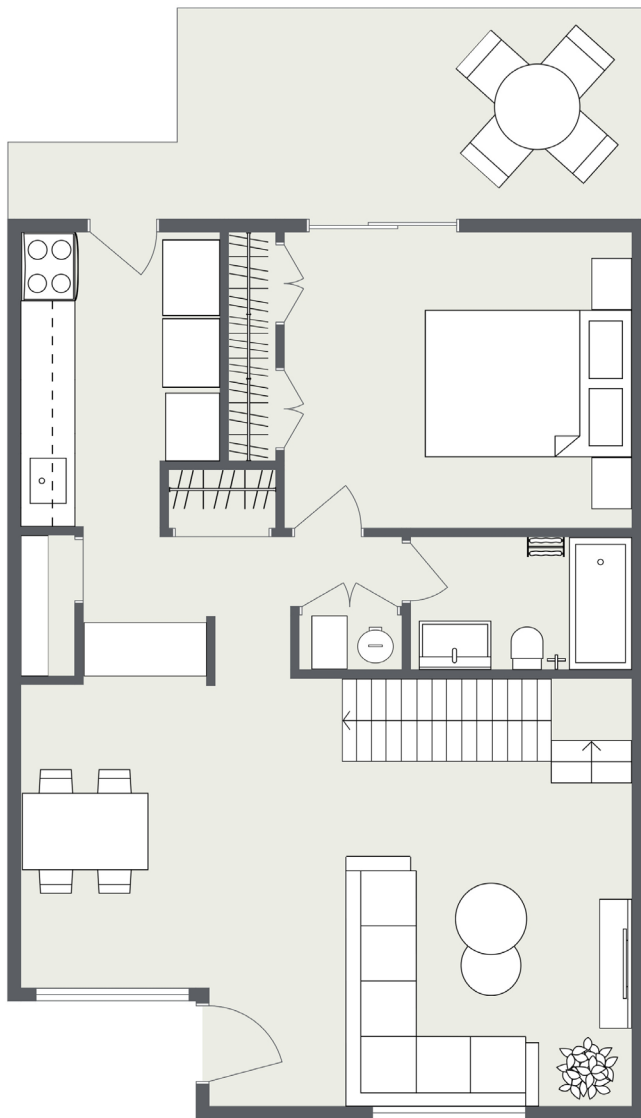

ROSSMORE

Three Bedrooms • Two Baths
1258 Square Feet • \$ _____

Renovated kitchen
Stainless steel appliances
Washer/dryer included
Patio included

St. JOHN'S WOOD

901 St. John's Wood Drive Richmond, VA 23225 | GSCapts.com/SJW

This floor plan and the dimensions shown are approximations. Exact layout and square footage may vary. Sizes and specifications subject to change without notice.