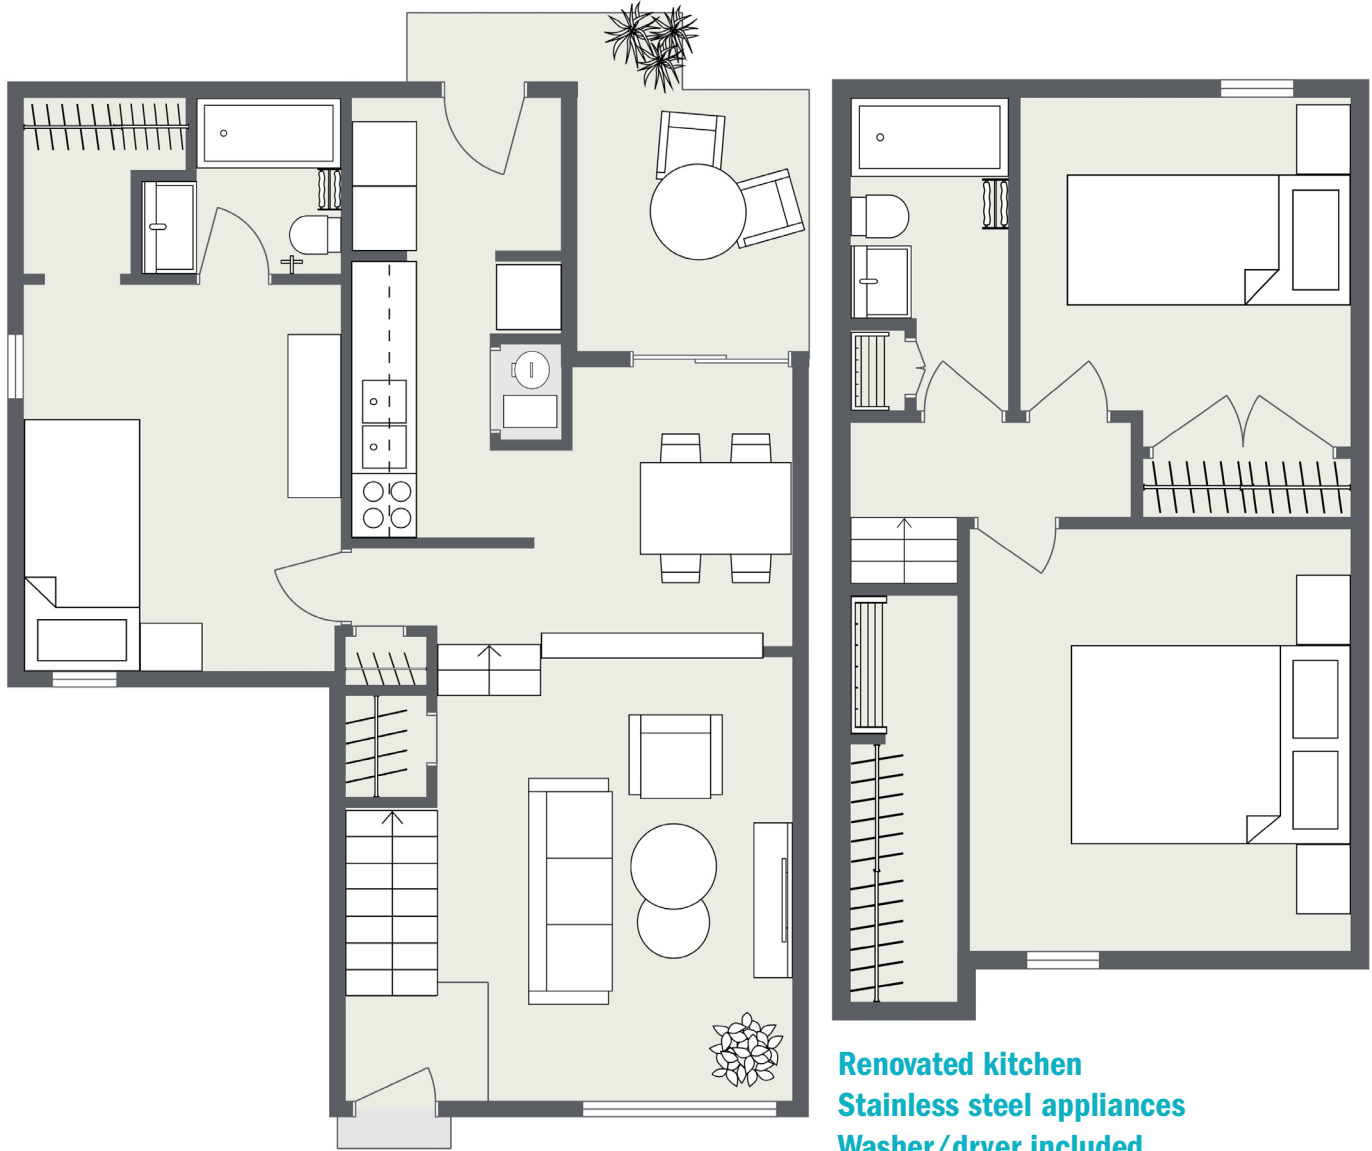

LANCASTER

Three Bedrooms • Two Baths
1276 Square Feet • \$ _____

Renovated kitchen
Stainless steel appliances
Washer/dryer included
Patio included

St. JOHN'S WOOD

901 St. John's Wood Drive Richmond, VA 23225 | GSCapt.com/SJW

This floor plan and the dimensions shown are approximations. Exact layout and square footage may vary. Sizes and specifications subject to change without notice.