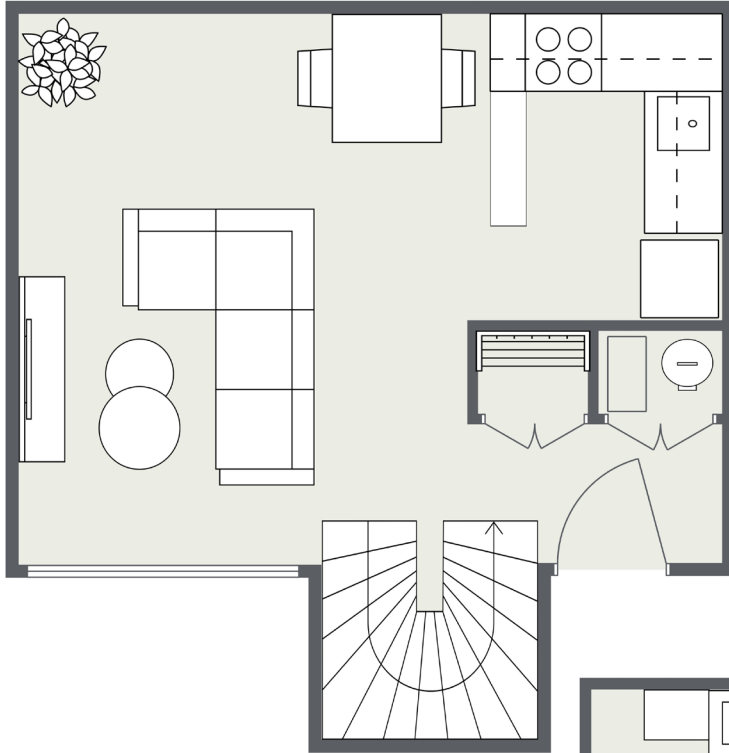

LAMBETH LOFT

One Bedroom • One Bath
710 Square Feet • \$ _____

Renovated kitchen
Washer/dryer included
Patio included

**St. JOHN'S
WOOD**

901 St. John's Wood Drive Richmond, VA 23225 | GSCapt.com/SJW

This floor plan and the dimensions shown are approximations. Exact layout and square footage may vary. Sizes and specifications subject to change without notice.