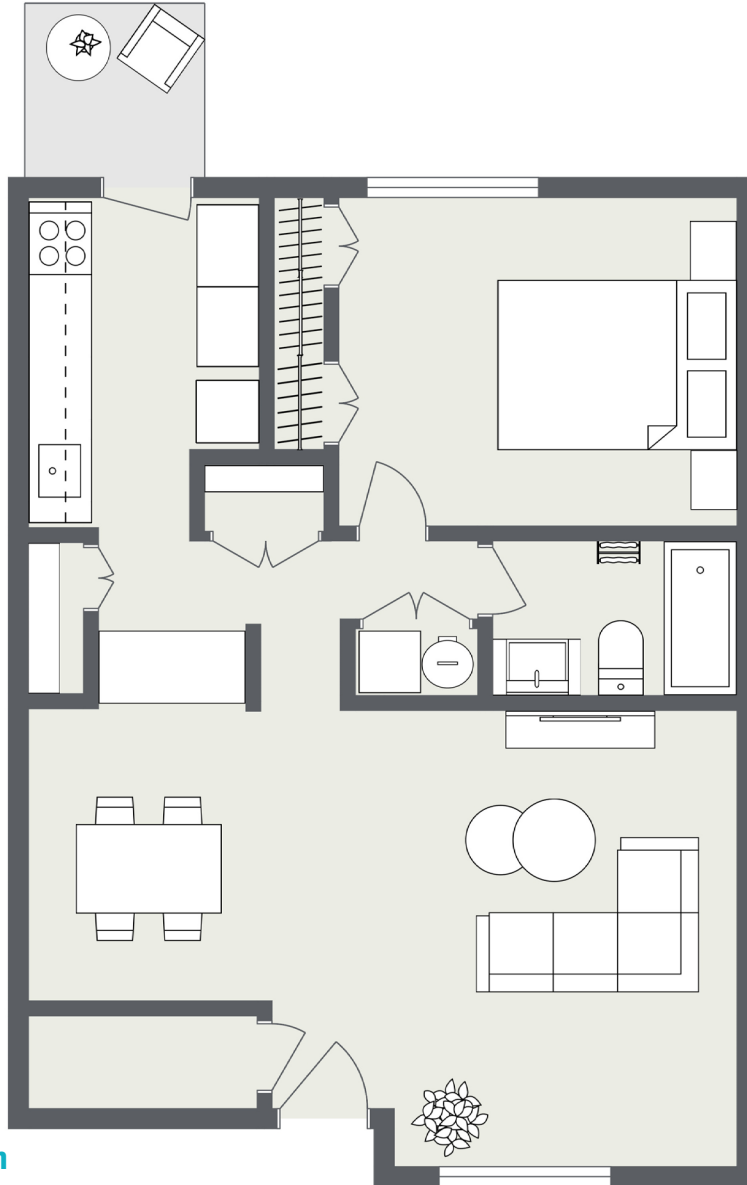

ESSEX

One Bedroom • One Bath
764 Square Feet • \$ _____

Renovated kitchen
Stainless steel appliances
Washer/dryer included
Patio included

St. JOHN'S WOOD

901 St. John's Wood Drive Richmond, VA 23225 | GSCapts.com/SJW

This floor plan and the dimensions shown are approximations. Exact layout and square footage may vary. Sizes and specifications subject to change without notice.