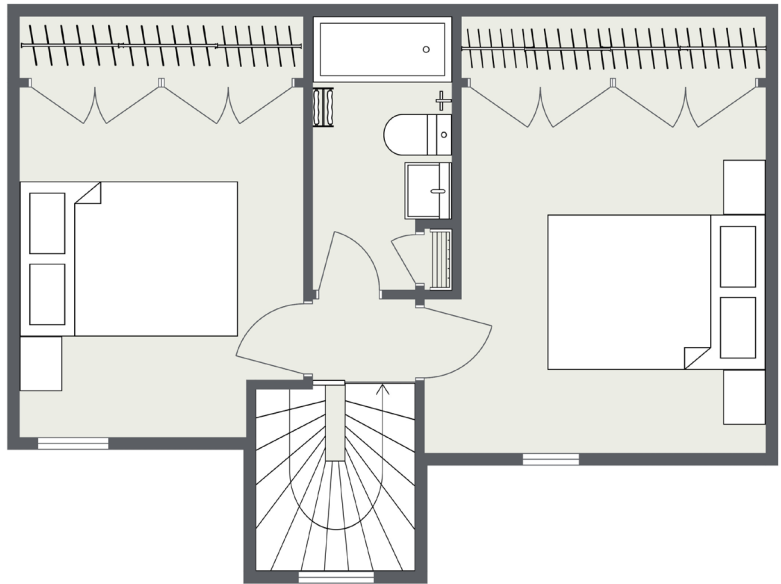

# CHEYNE

Two Bedrooms • One Bath  
992 Square Feet • \$ \_\_\_\_\_

Renovated kitchen  
Stainless steel appliances  
Washer/dryer included  
Patio included

## St. JOHN'S WOOD

901 St. John's Wood Drive Richmond, VA 23225 | [GSCapt.com/SJW](https://GSCapt.com/SJW)

This floor plan and the dimensions shown are approximations. Exact layout and square footage may vary. Sizes and specifications subject to change without notice.