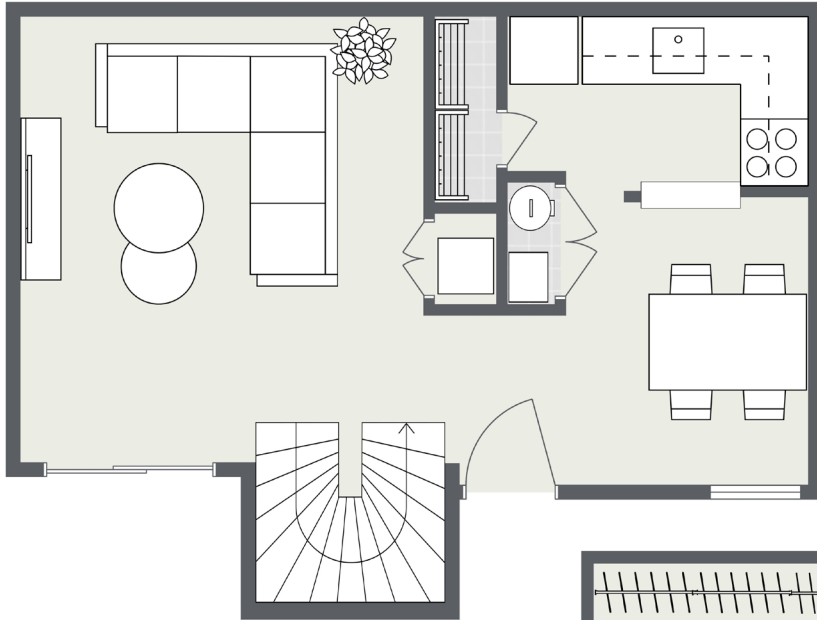

# CHEYNE

Two Bedrooms • One Bath  
992 Square Feet • \$ \_\_\_\_\_

Renovated kitchen  
Stainless steel appliances  
Washer/dryer included  
Patio included

## St. JOHN'S WOOD

901 St. John's Wood Drive Richmond, VA 23225 | [GSCapt.com/SJW](https://GSCapt.com/SJW)

This floor plan and the dimensions shown are approximations. Exact layout and square footage may vary. Sizes and specifications subject to change without notice.