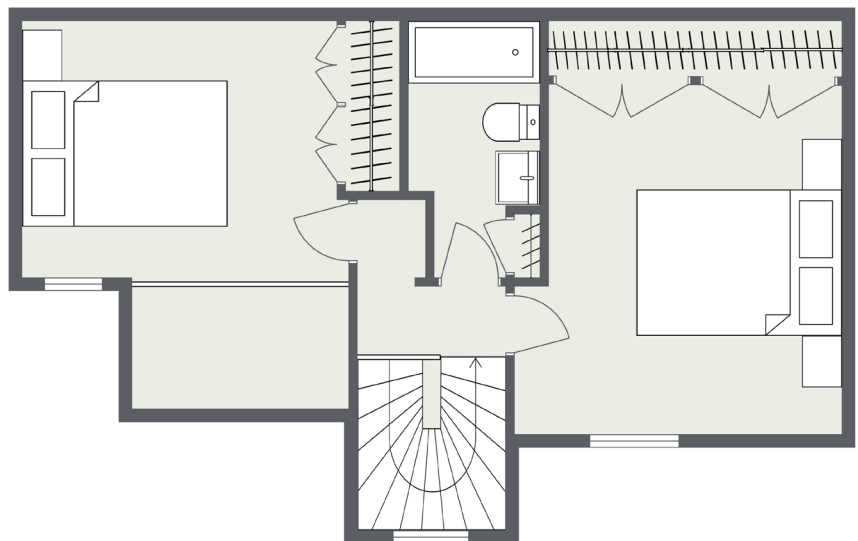

# CHEYNE LOFT

Two Bedrooms • One Bath  
992 Square Feet • \$ \_\_\_\_\_

Renovated kitchen  
Stainless steel appliances  
Washer/dryer included  
Patio included

## St. JOHN'S WOOD

901 St. John's Wood Drive Richmond, VA 23225 | [GSCapt.com/SJW](http://GSCapt.com/SJW)

This floor plan and the dimensions shown are approximations. Exact layout and square footage may vary. Sizes and specifications subject to change without notice.