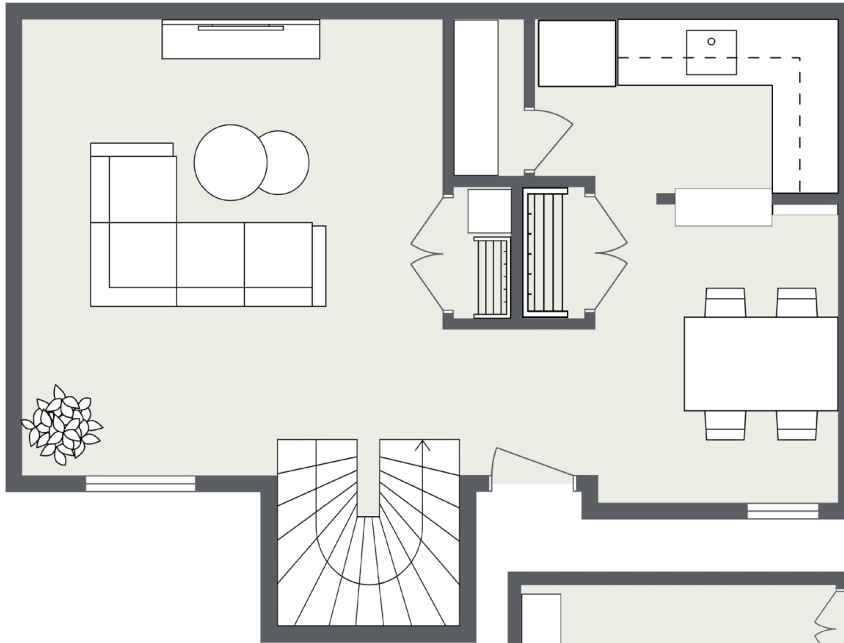

# CHEYNE LOFT

Two Bedrooms • One Bath  
992 Square Feet • \$ \_\_\_\_\_

Renovated kitchen  
Stainless steel appliances  
Washer/dryer included  
Patio included

## St. JOHN'S WOOD

901 St. John's Wood Drive Richmond, VA 23225 | [GSCapt.com/SJW](http://GSCapt.com/SJW)

This floor plan and the dimensions shown are approximations. Exact layout and square footage may vary. Sizes and specifications subject to change without notice.