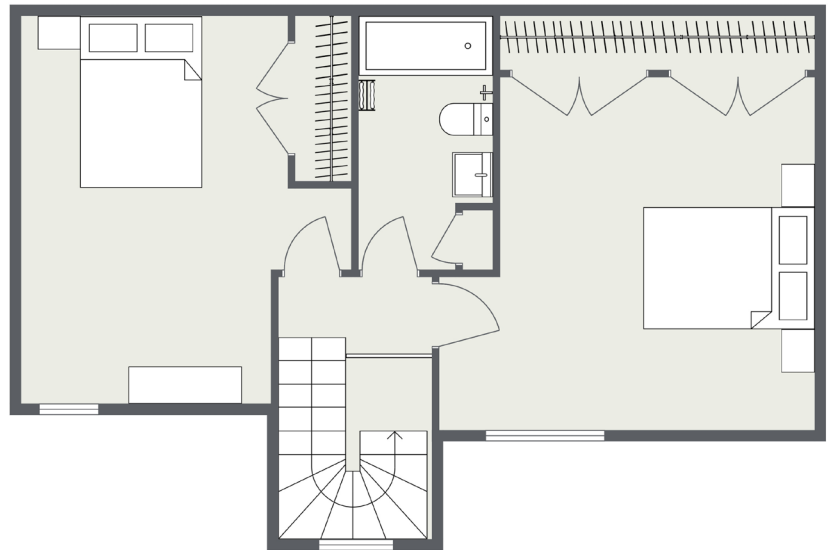

CHESHAM

Two Bedrooms • One One-half Baths

1090 Square Feet • \$ _____

Renovated kitchen
Stainless steel appliances
Washer/dryer included
Patio included

St. JOHN'S WOOD

901 St. John's Wood Drive Richmond, VA 23225 | GSCapt.com/SJW

This floor plan and the dimensions shown are approximations. Exact layout and square footage may vary. Sizes and specifications subject to change without notice.