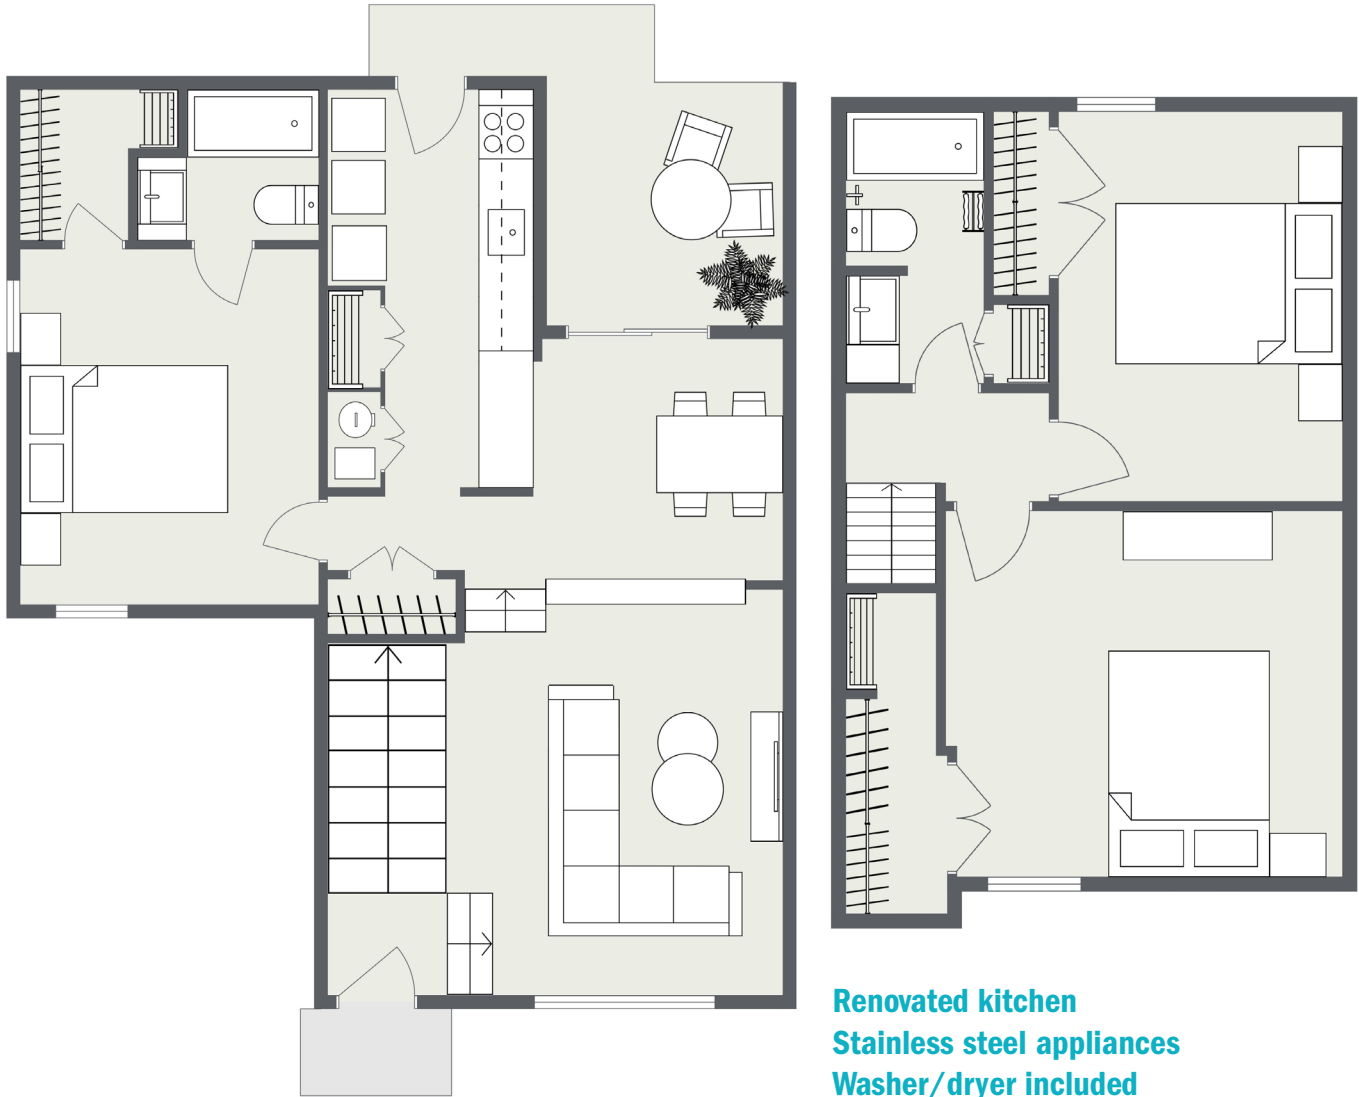

BROMPTON

Three Bedrooms • Two Baths
1336 Square Feet • \$ _____

Renovated kitchen
Stainless steel appliances
Washer/dryer included
Patio included

St. JOHN'S WOOD

901 St. John's Wood Drive Richmond, VA 23225 | [GSCapts.com/SJW](https://www.GSCapts.com/SJW)

This floor plan and the dimensions shown are approximations. Exact layout and square footage may vary. Sizes and specifications subject to change without notice.