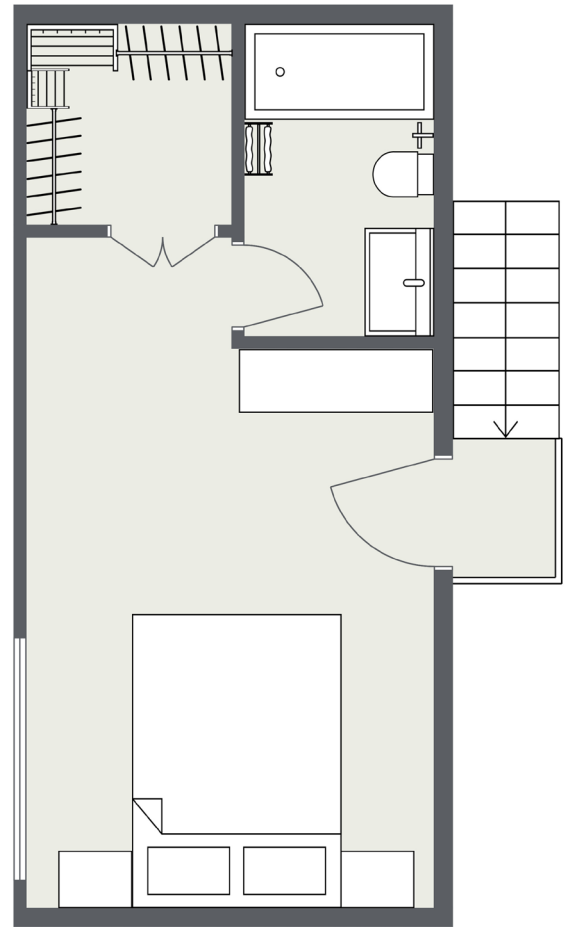

BEDFORD

Two Bedrooms • Two Baths
1076 Square Feet • \$ _____

Renovated kitchen
Stainless steel appliances
Washer/dryer included

St. JOHN'S WOOD

901 St. John's Wood Drive Richmond, VA 23225 | GSCapts.com/SJW

This floor plan and the dimensions shown are approximations. Exact layout and square footage may vary. Sizes and specifications subject to change without notice.