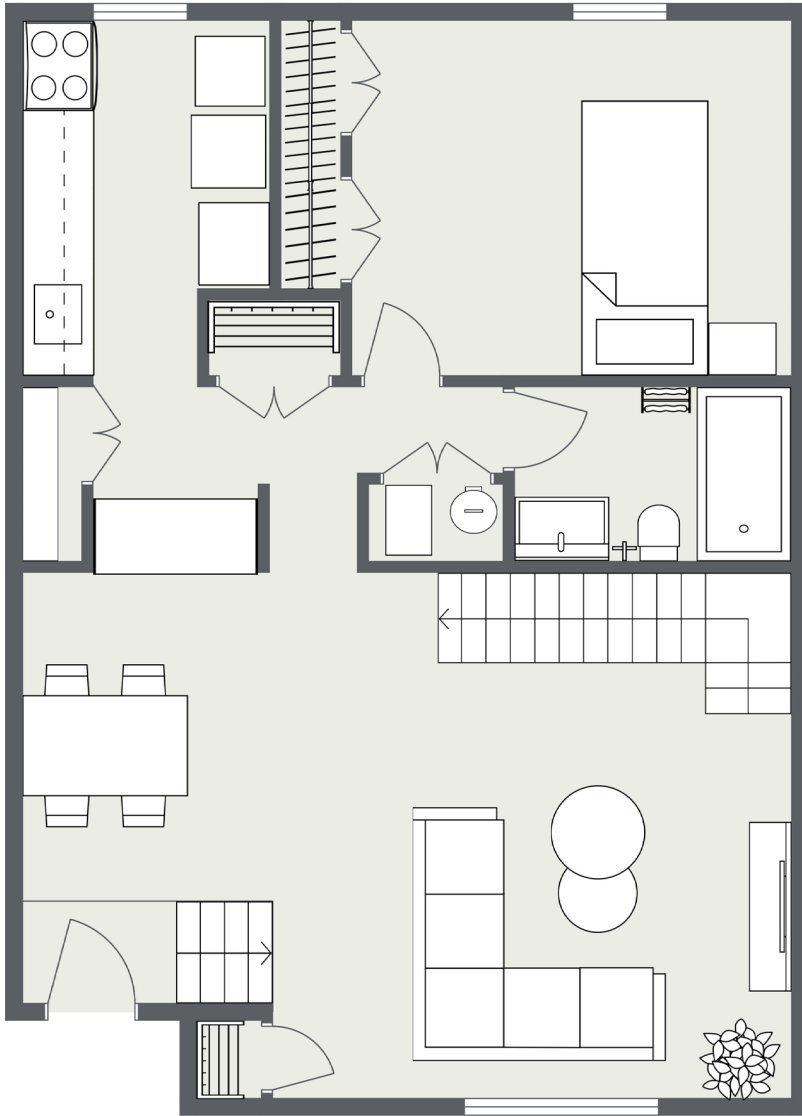

BEDFORD

Two Bedrooms • Two Baths
1076 Square Feet • \$ _____

Renovated kitchen
Stainless steel appliances
Washer/dryer included

St. JOHN'S WOOD

901 St. John's Wood Drive Richmond, VA 23225 | GSCapts.com/SJW

This floor plan and the dimensions shown are approximations. Exact layout and square footage may vary. Sizes and specifications subject to change without notice.