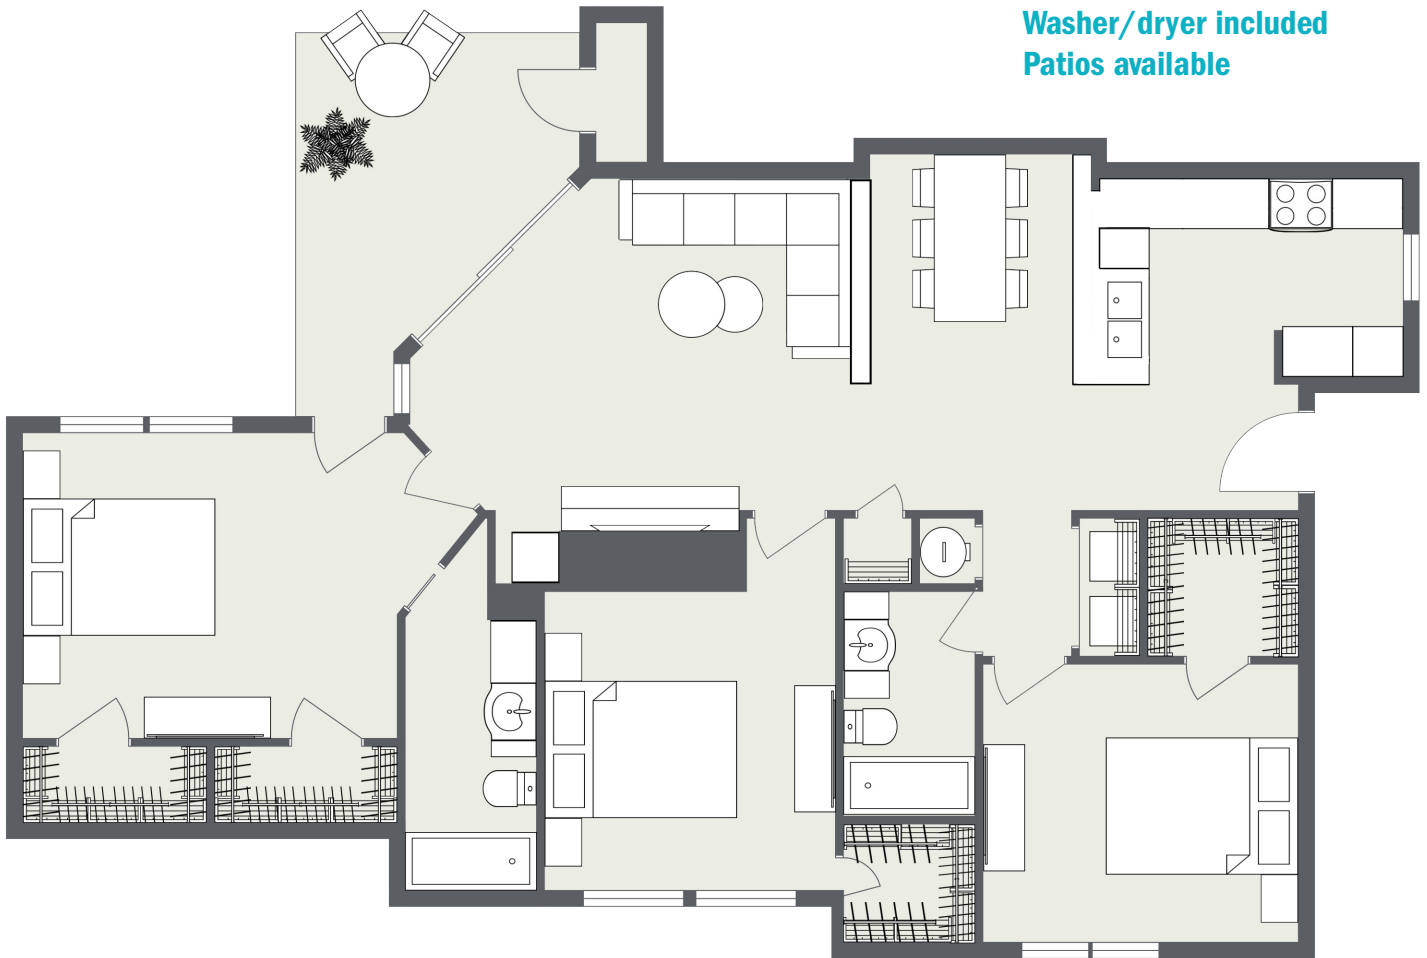

RIVER

Three Bedrooms • Two Baths
1359 Square Feet • \$ _____

Renovated kitchen
Stainless steel appliances
Washer/dryer included
Patis available

OLD BUCKINGHAM
Station
at MIDLOTHIAN VILLAGE

1301 Buckingham Station Drive, Midlothian, VA 23113 | [GSCapts.com/OBS](https://www.GSCapts.com/OBS)

Actual finishes and features may vary. Dimensions and square footage shown are approximate and pricing/availability is subject to change.