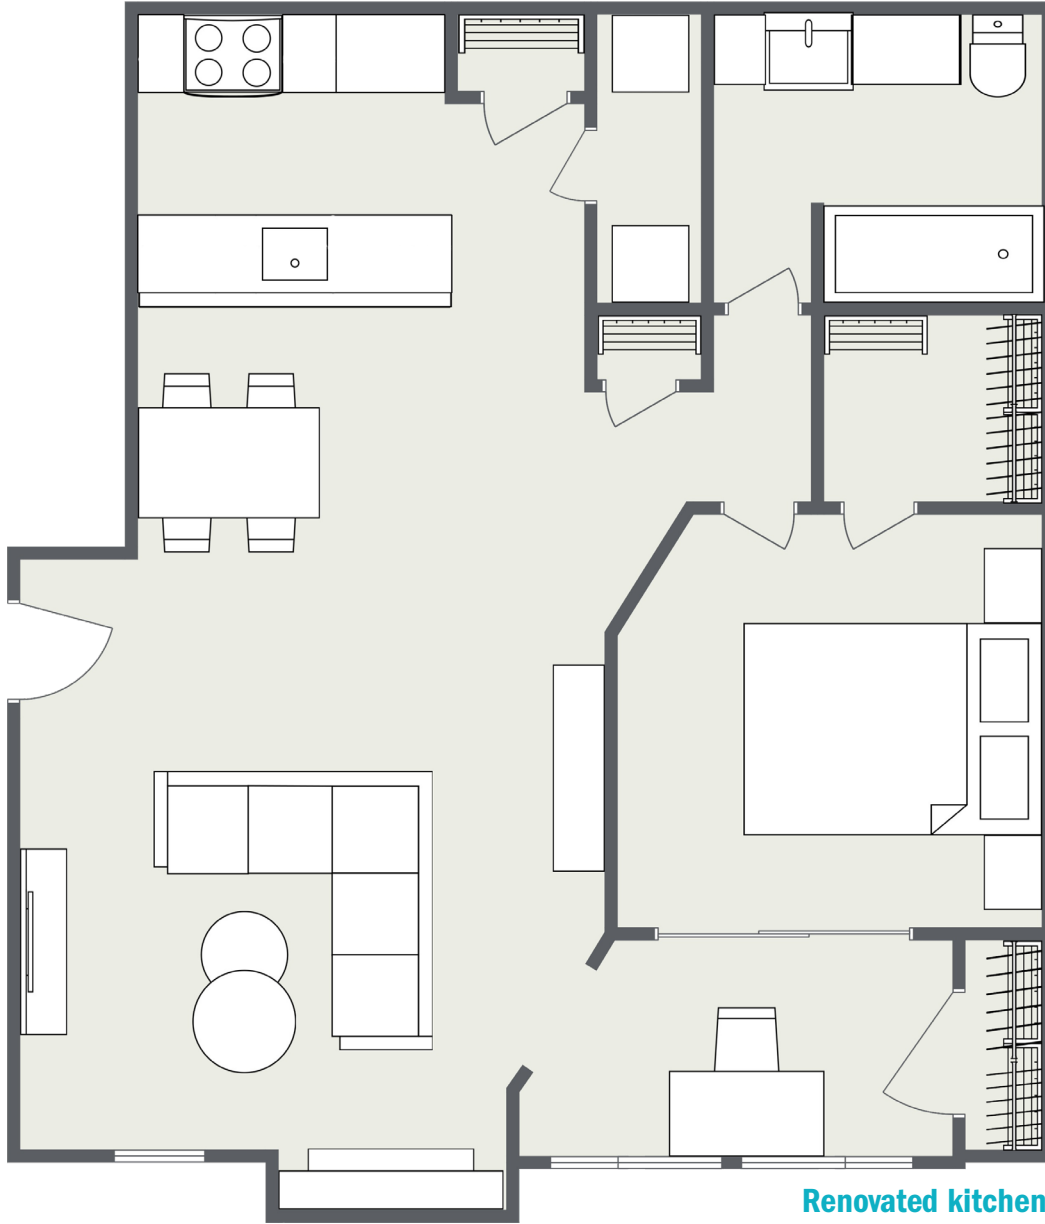

REGENT

One Bedroom • One Bath
798 Square Feet • \$ _____

Renovated kitchen
Stainless steel appliances
Fireplace

Regency Square

3250 Mercer University Drive, Chamblee, GA 30341 | GSCapt.com/RS

This floor plan and the dimensions shown are approximations. Exact layout and square footage may vary. Sizes and specifications subject to change without notice.