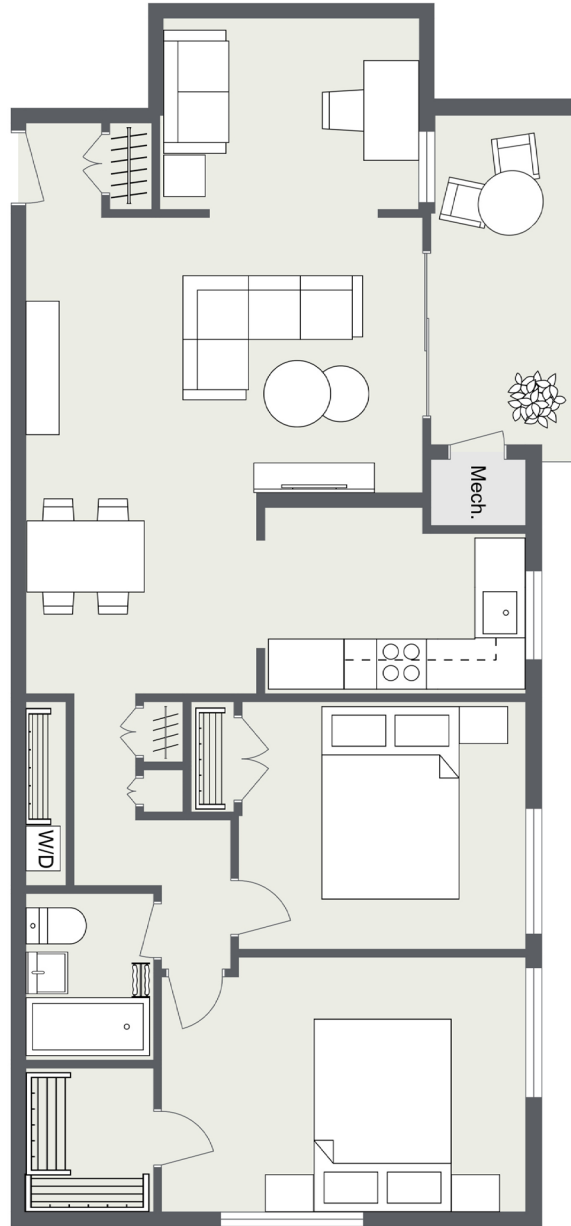

# VIRGINIAN

Two Bedrooms • One Bath  
964 Square Feet • \$ \_\_\_\_\_

Renovated kitchen  
Stainless steel appliances  
Washer/dryer included  
Patio or balcony available

## 404 RIVERTOWNE

402 Westover Hills Blvd Richmond, VA 23225 | [GSCapts.com/RT](http://GSCapts.com/RT)

This floor plan and the dimensions shown are approximations. Exact layout and square footage may vary. Sizes and specifications subject to change without notice.