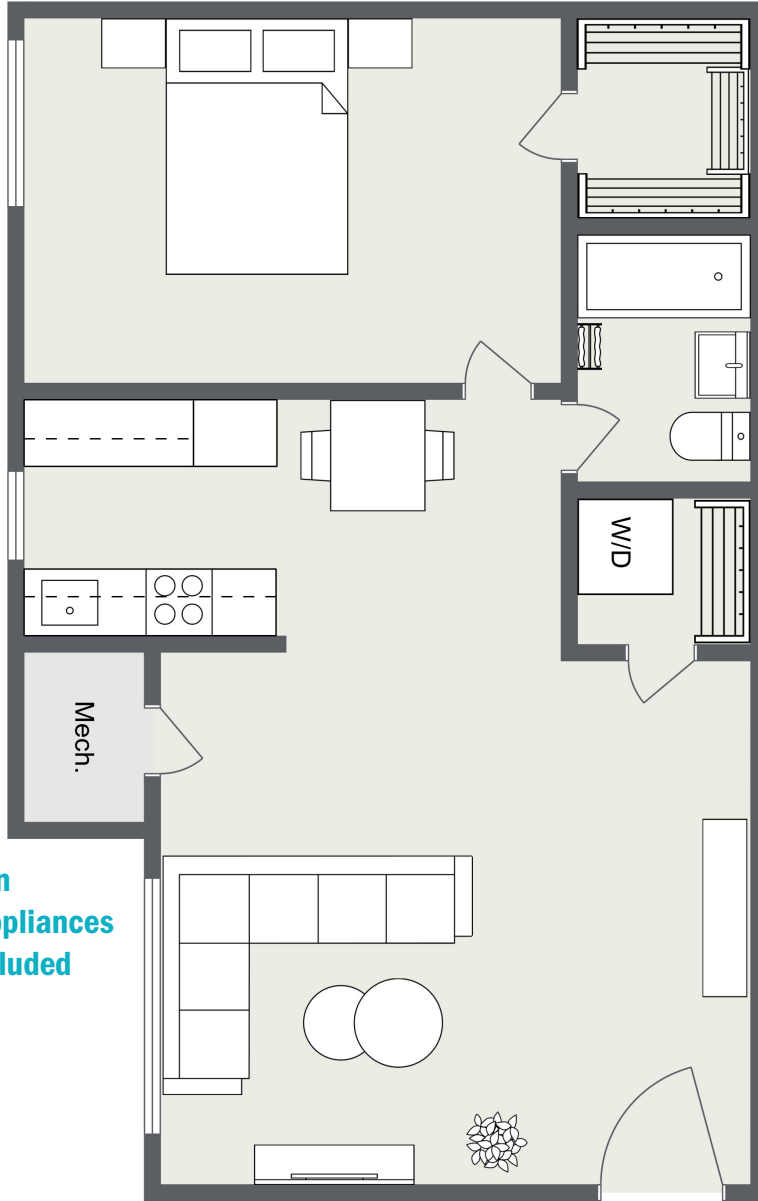

VANDERBILT

One Bedroom • One Bath
635 Square Feet • \$ _____

Renovated kitchen
Stainless steel appliances
Washer/dryer included

404 RIVERTOWNE

402 Westover Hills Blvd Richmond, VA 23225 | GSCapt.com/RT

This floor plan and the dimensions shown are approximations. Exact layout and square footage may vary. Sizes and specifications subject to change without notice.