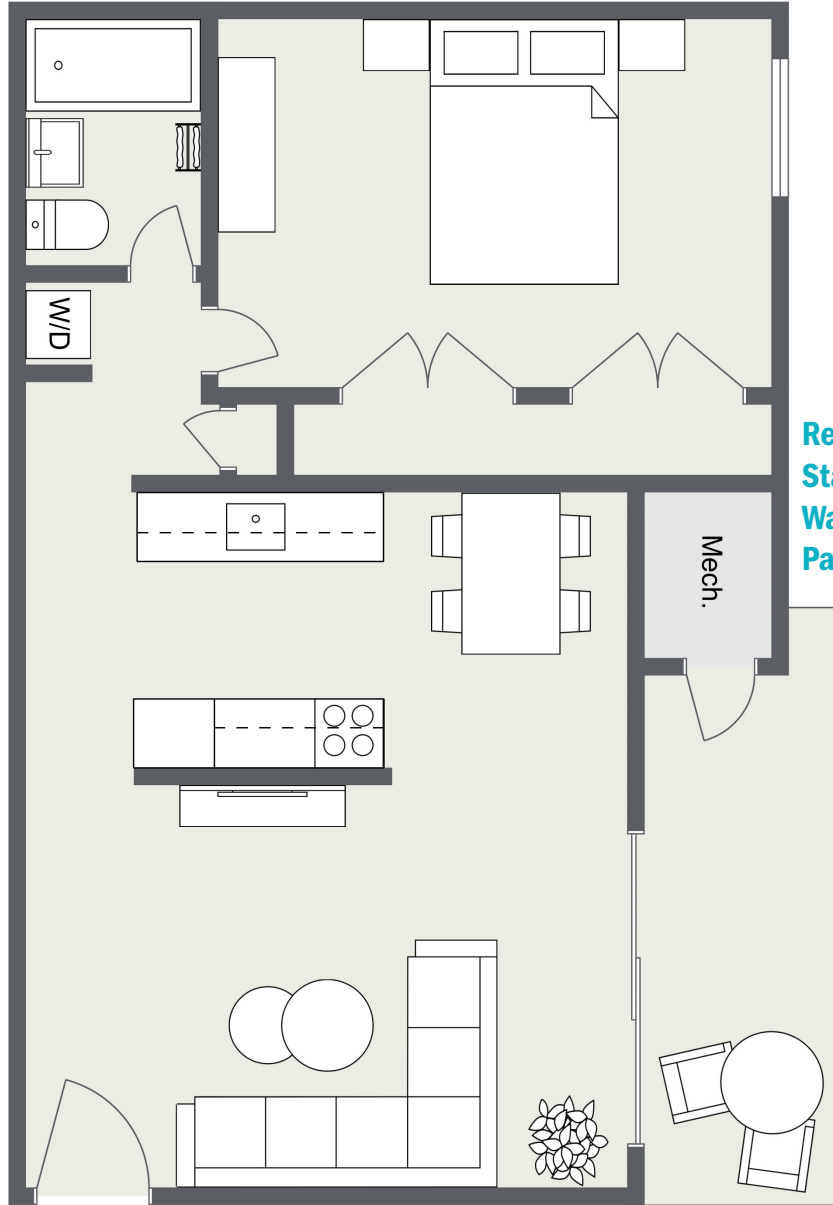

REGENCY

One Bedroom • One Bath
640 Square Feet • \$ _____

Renovated kitchen
Stainless steel appliances
Washer/dryer included
Patio or balcony available

404 RIVERTOWNE

402 Westover Hills Blvd Richmond, VA 23225 | GSCapt.com/RT

This floor plan and the dimensions shown are approximations. Exact layout and square footage may vary. Sizes and specifications subject to change without notice.