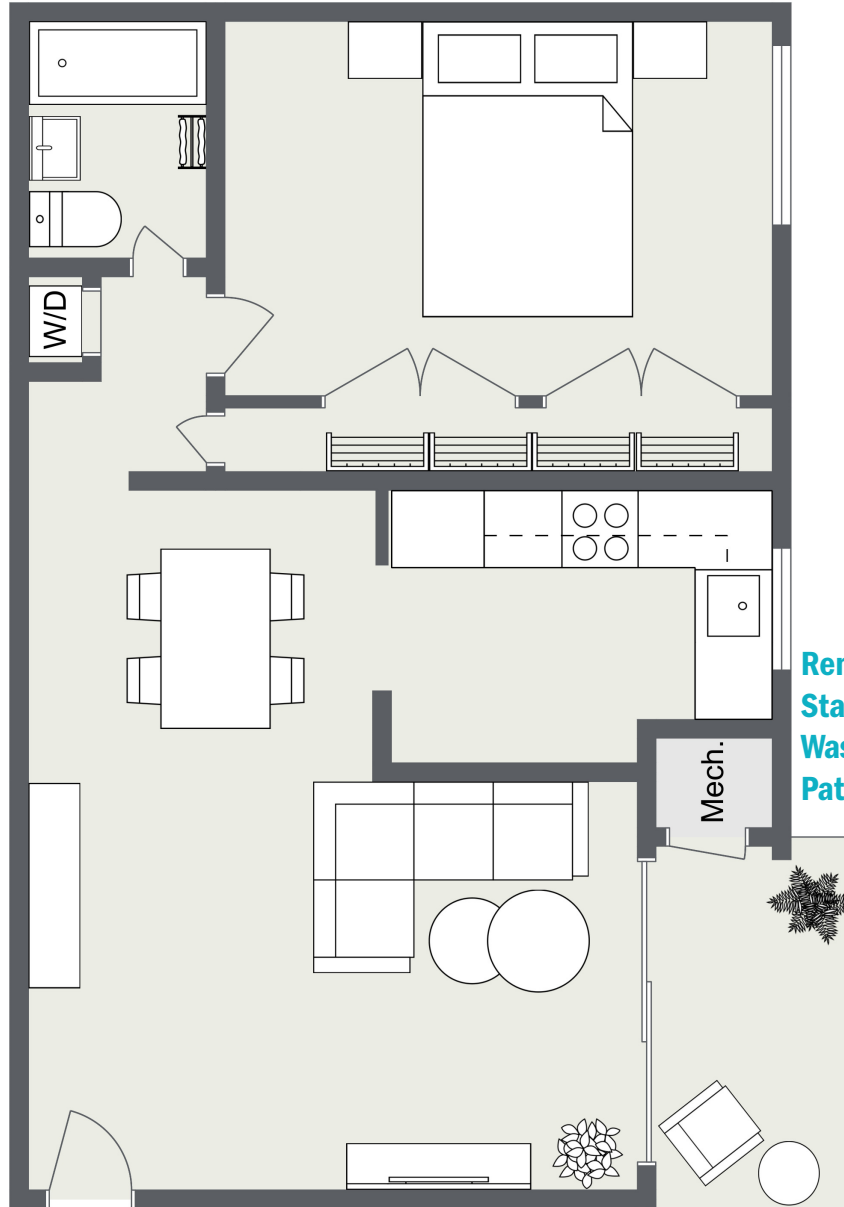

LEXINGTON

One Bedroom • One Bath
669 Square Feet • \$ _____

Renovated kitchen
Stainless steel appliances
Washer/dryer included
Patio or balcony available

404 RIVERTOWNE

402 Westover Hills Blvd Richmond, VA 23225 | GSCapt.com/RT

This floor plan and the dimensions shown are approximations. Exact layout and square footage may vary. Sizes and specifications subject to change without notice.