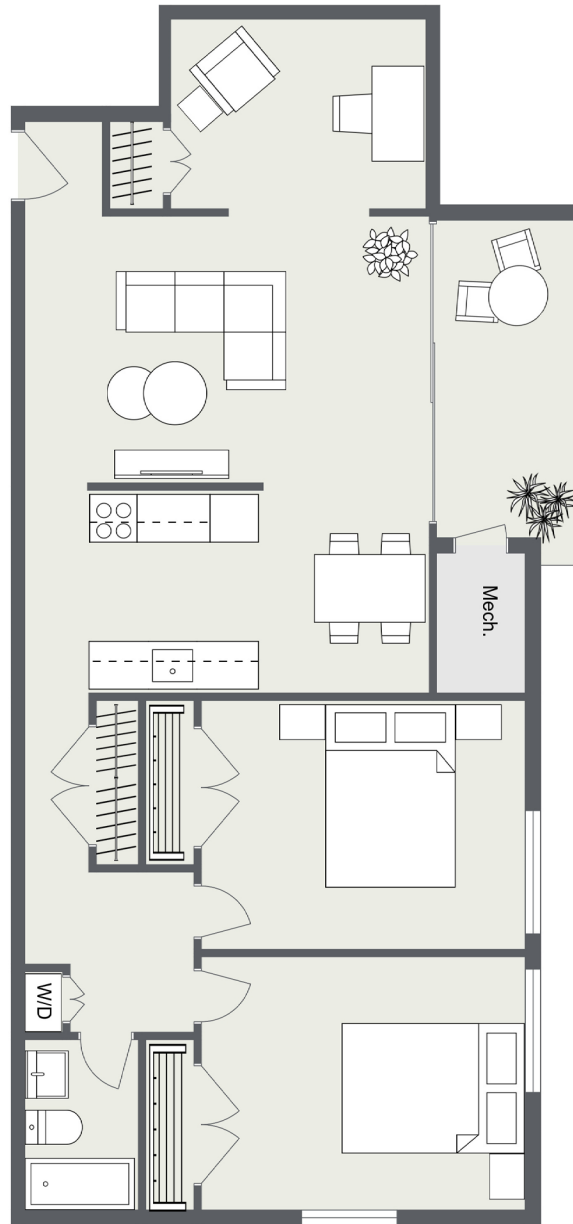

HILLIARD

Two Bedrooms • One Bath
924 Square Feet • \$ _____

Renovated kitchen
Stainless steel appliances
Washer/dryer included
Patio or balcony available

404 RIVERTOWNE

402 Westover Hills Blvd Richmond, VA 23225 | GSCapts.com/RT

This floor plan and the dimensions shown are approximations. Exact layout and square footage may vary. Sizes and specifications subject to change without notice.