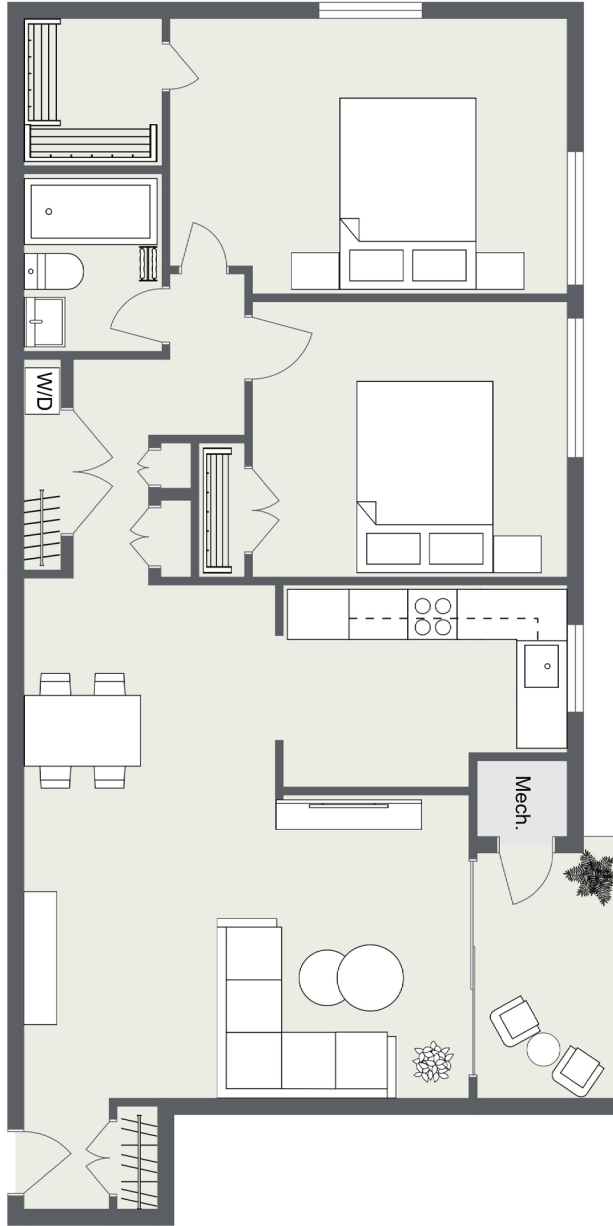

# HAMILTON

Two Bedrooms • One Bath  
924 Square Feet • \$ \_\_\_\_\_

Renovated kitchen  
Stainless steel appliances  
Washer/dryer included  
Patio or balcony available

## 404 RIVERTOWNE

402 Westover Hills Blvd Richmond, VA 23225 | [GSCapt.com/RT](http://GSCapt.com/RT)

This floor plan and the dimensions shown are approximations. Exact layout and square footage may vary. Sizes and specifications subject to change without notice.