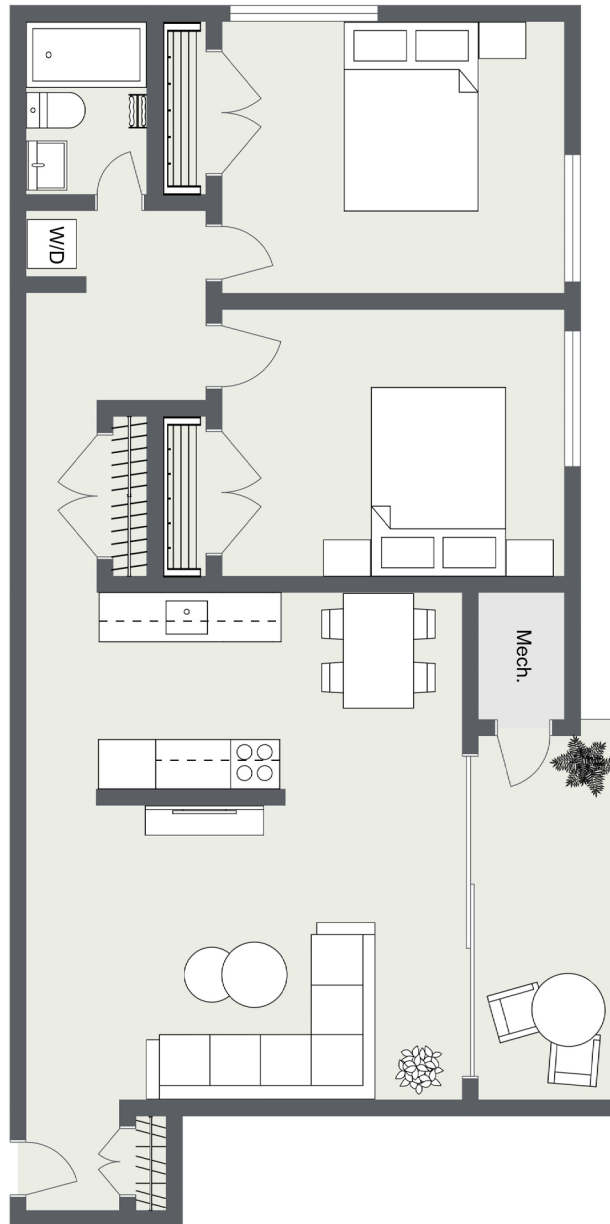

GLOUCESTER

Two Bedrooms • One Bath
822 Square Feet • \$ _____

Renovated kitchen
Stainless steel appliances
Washer/dryer included
Patio or balcony available

404 RIVERTOWNE

402 Westover Hills Blvd Richmond, VA 23225 | GSCapt.com/RT

This floor plan and the dimensions shown are approximations. Exact layout and square footage may vary. Sizes and specifications subject to change without notice.