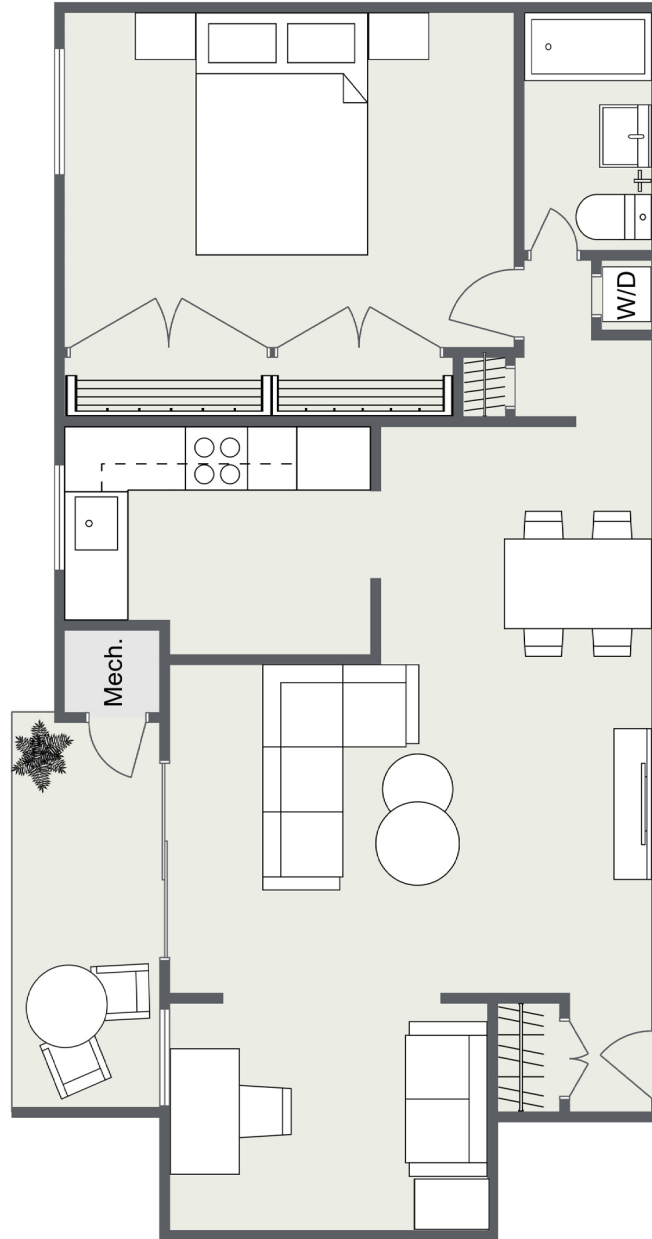

COLONY

One Bedroom • One Bath
775 Square Feet • \$ _____

Renovated kitchen
Stainless steel appliances
Washer/dryer included
Patio or balcony available

404 RIVERTOWNE

402 Westover Hills Blvd Richmond, VA 23225 | GSCapt.com/RT

This floor plan and the dimensions shown are approximations. Exact layout and square footage may vary. Sizes and specifications subject to change without notice.