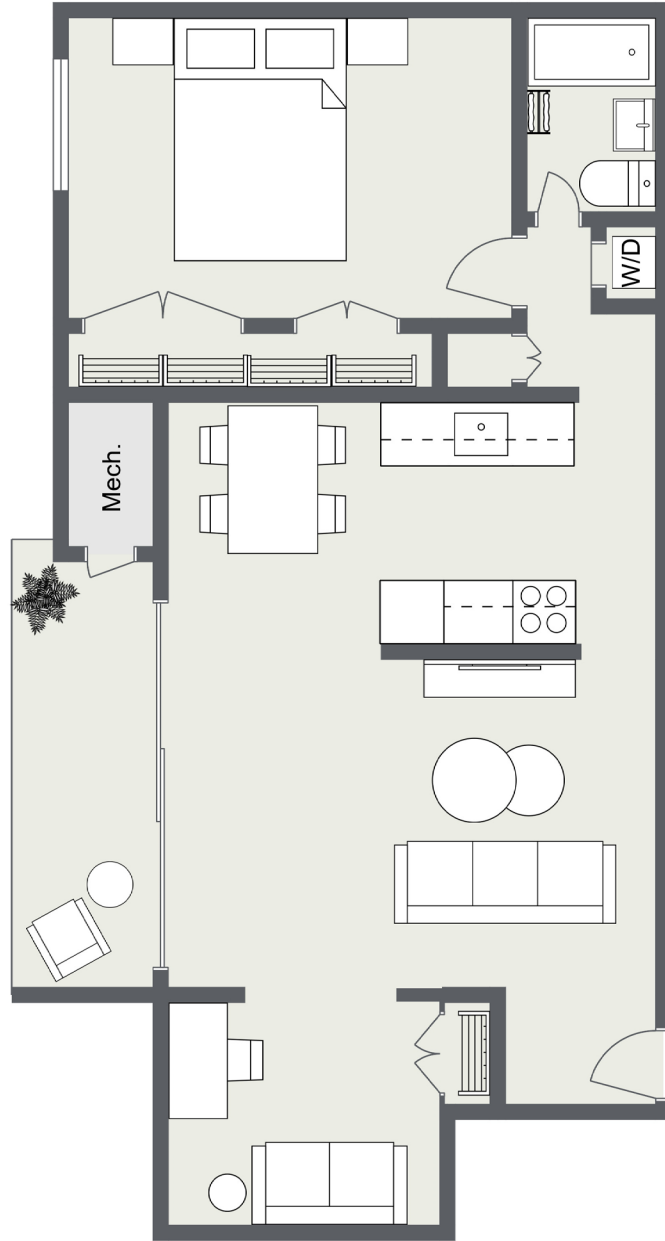

CHARTER

One Bedroom • One Bath
745 Square Feet • \$ _____

Renovated kitchen
Stainless steel appliances
Washer/dryer included
Patio or balcony available

404 RIVERTOWNE

402 Westover Hills Blvd Richmond, VA 23225 | GSCapt.com/RT

This floor plan and the dimensions shown are approximations. Exact layout and square footage may vary. Sizes and specifications subject to change without notice.