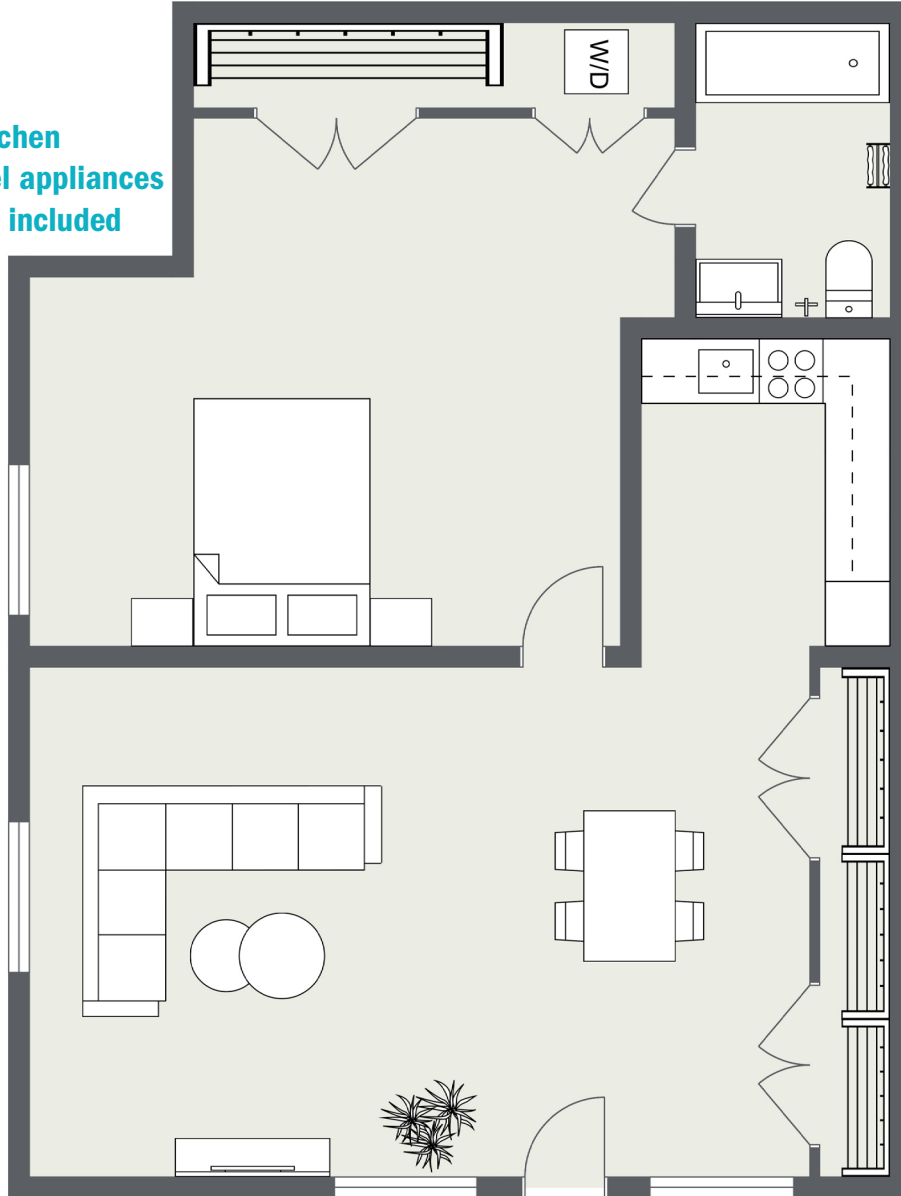

BYRON

One Bedroom • One Bath
566 Square Feet • \$ _____

Renovated kitchen
Stainless steel appliances
Washer/dryer included

404 RIVERTOWNE

402 Westover Hills Blvd Richmond, VA 23225 | [GSCapts.com/RT](https://www.GSCapts.com/RT)

This floor plan and the dimensions shown are approximations. Exact layout and square footage may vary. Sizes and specifications subject to change without notice.