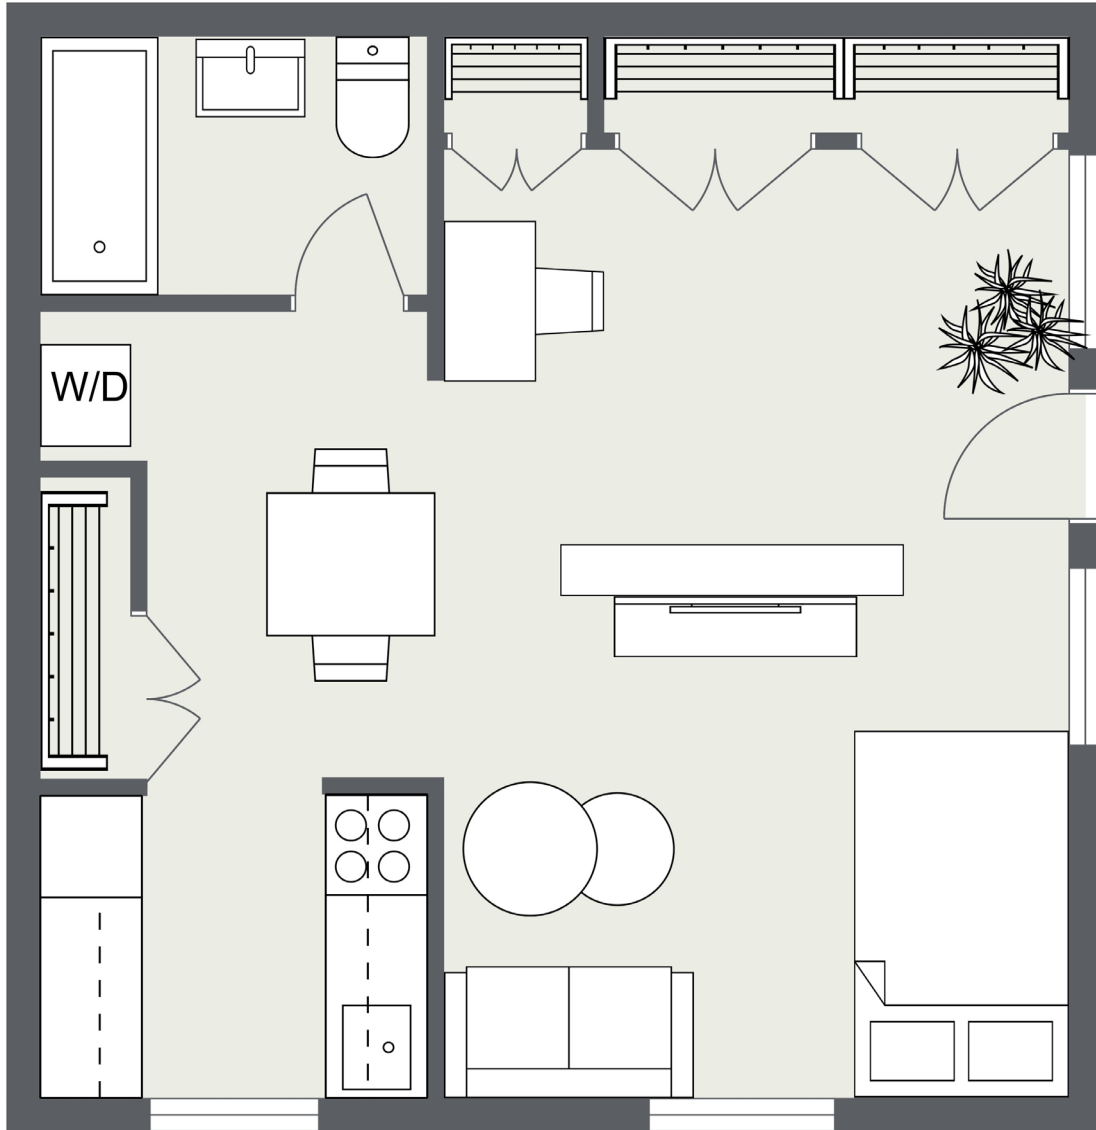

BROOKLINE

Efficiency • One Bath
420 Square Feet • \$ _____

Renovated kitchen
Stainless steel appliances
Washer/dryer included

404 RIVERTOWNE

402 Westover Hills Blvd Richmond, VA 23225 | GSCapt.com/RT

This floor plan and the dimensions shown are approximations. Exact layout and square footage may vary. Sizes and specifications subject to change without notice.