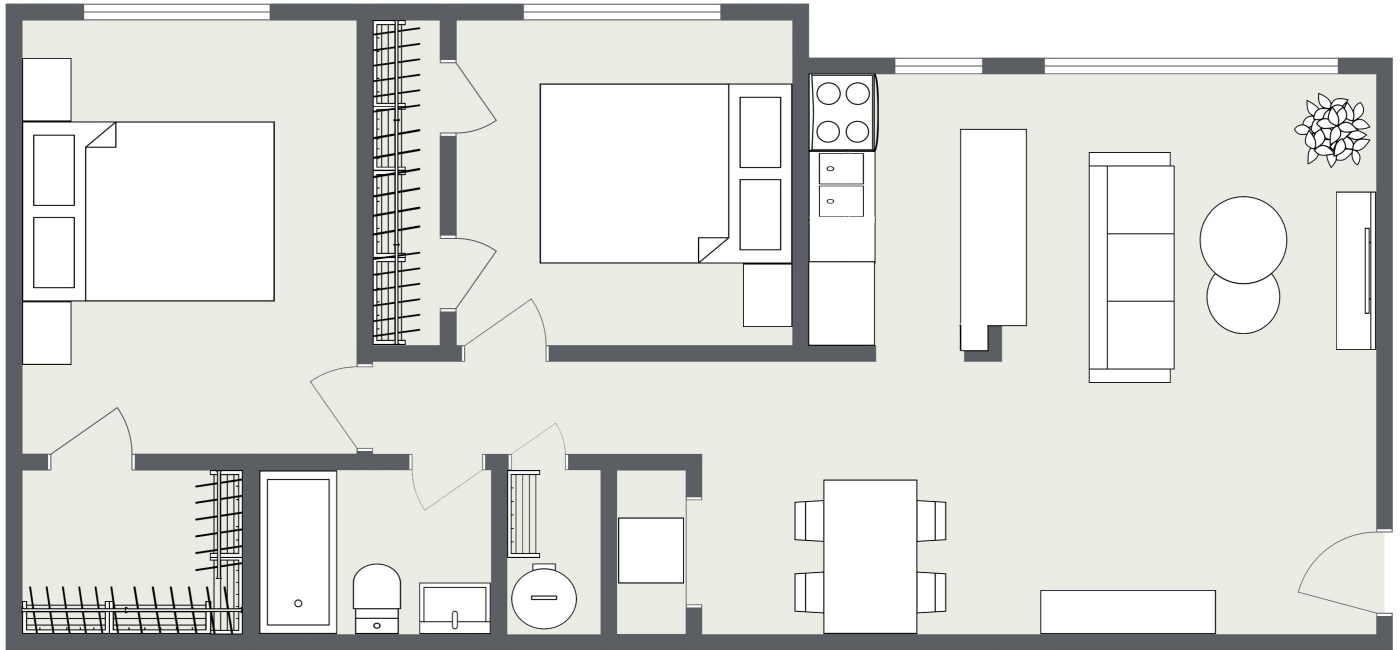

MAJESTIC

Two Bedrooms • One Bath
900 Square Feet • \$ _____

Renovated kitchen
Stainless steel appliances
Breakfast bar

Royal Park

501 Highway 54 Bypass, Carrboro, NC 27510 | GSCapt.com/RP

Actual finishes and features may vary. Dimensions and square footage shown are approximate and pricing/availability is subject to change.