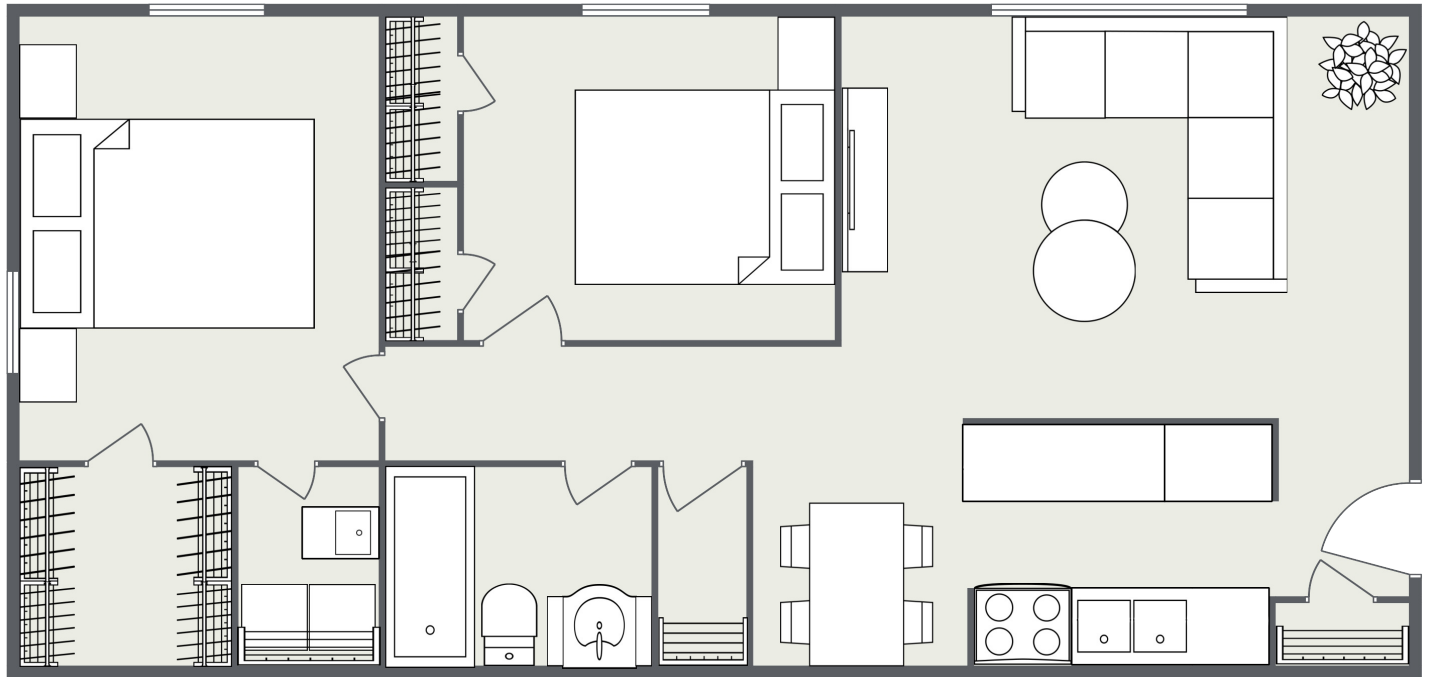

# PIEDMONT

Two Bedrooms • One Bath  
950 Square Feet • \$ \_\_\_\_\_

Renovated kitchen  
Stainless steel appliances  
Washer/dryer