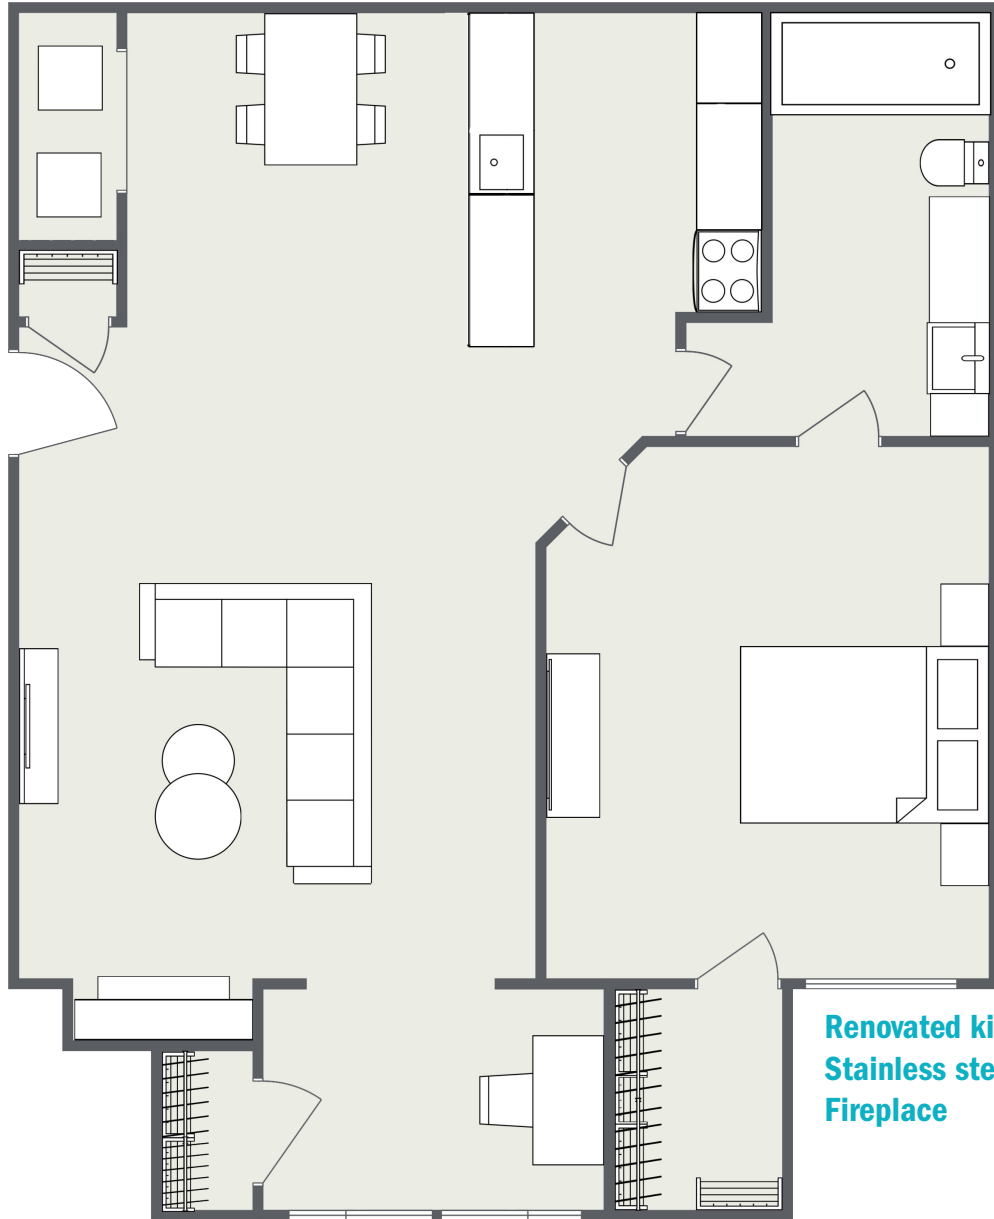

# PAVILION

One Bedroom • One Bath  
709 Square Feet • \$ \_\_\_\_\_

Renovated kitchen  
Stainless steel appliances  
Fireplace

## Regency Square

3250 Mercer University Drive, Chamblee, GA 30341 | [GSCapt.com/RS](http://GSCapt.com/RS)

This floor plan and the dimensions shown are approximations. Exact layout and square footage may vary. Sizes and specifications subject to change without notice.