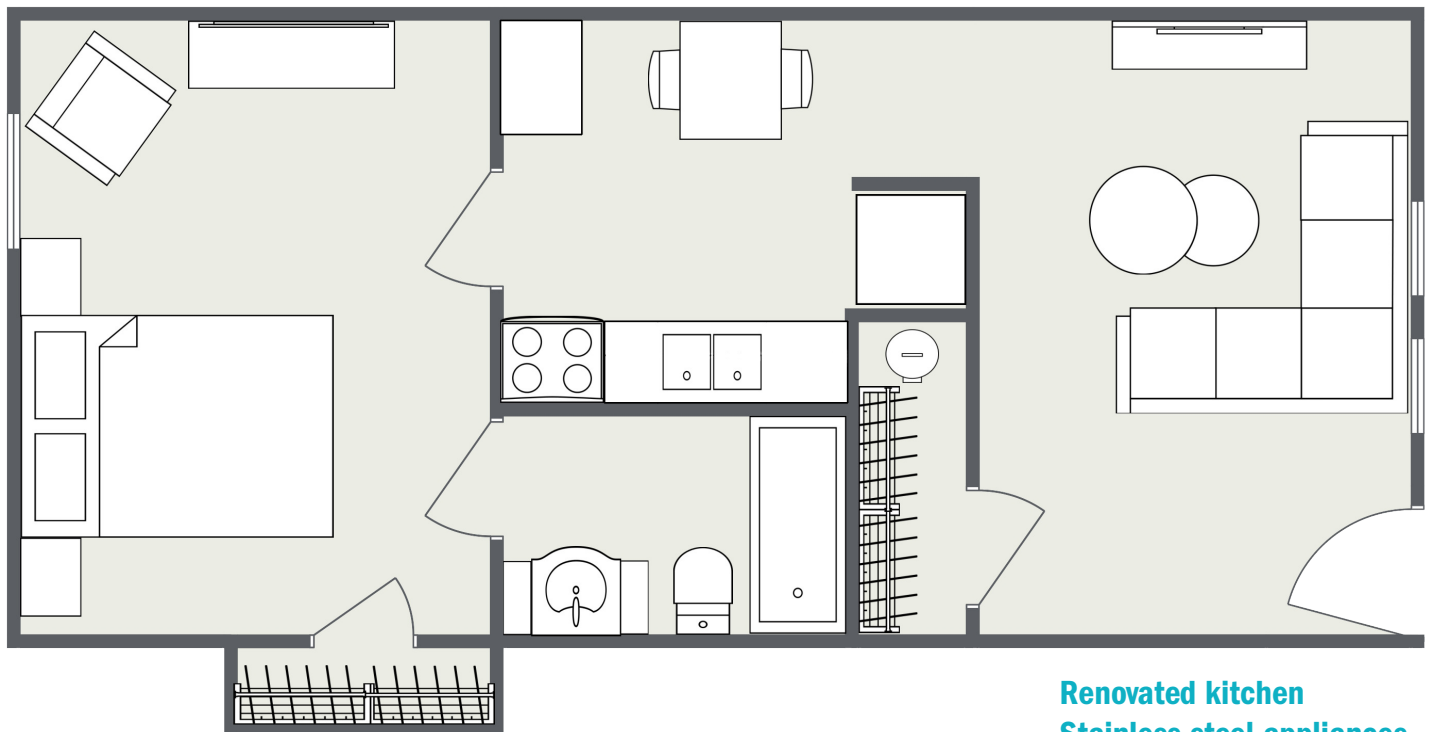

MORREENE

One Bedroom • One Bath
568 Square Feet • \$ _____

Renovated kitchen
Stainless steel appliances
Washer/dryer

CHAPEL TOWER

1315 Morreene Road Apt 1-F, Durham, NC 27705 | GSCapts.com/CT

Actual finishes and features may vary. Dimensions and square footage shown are approximate and pricing/availability is subject to change.