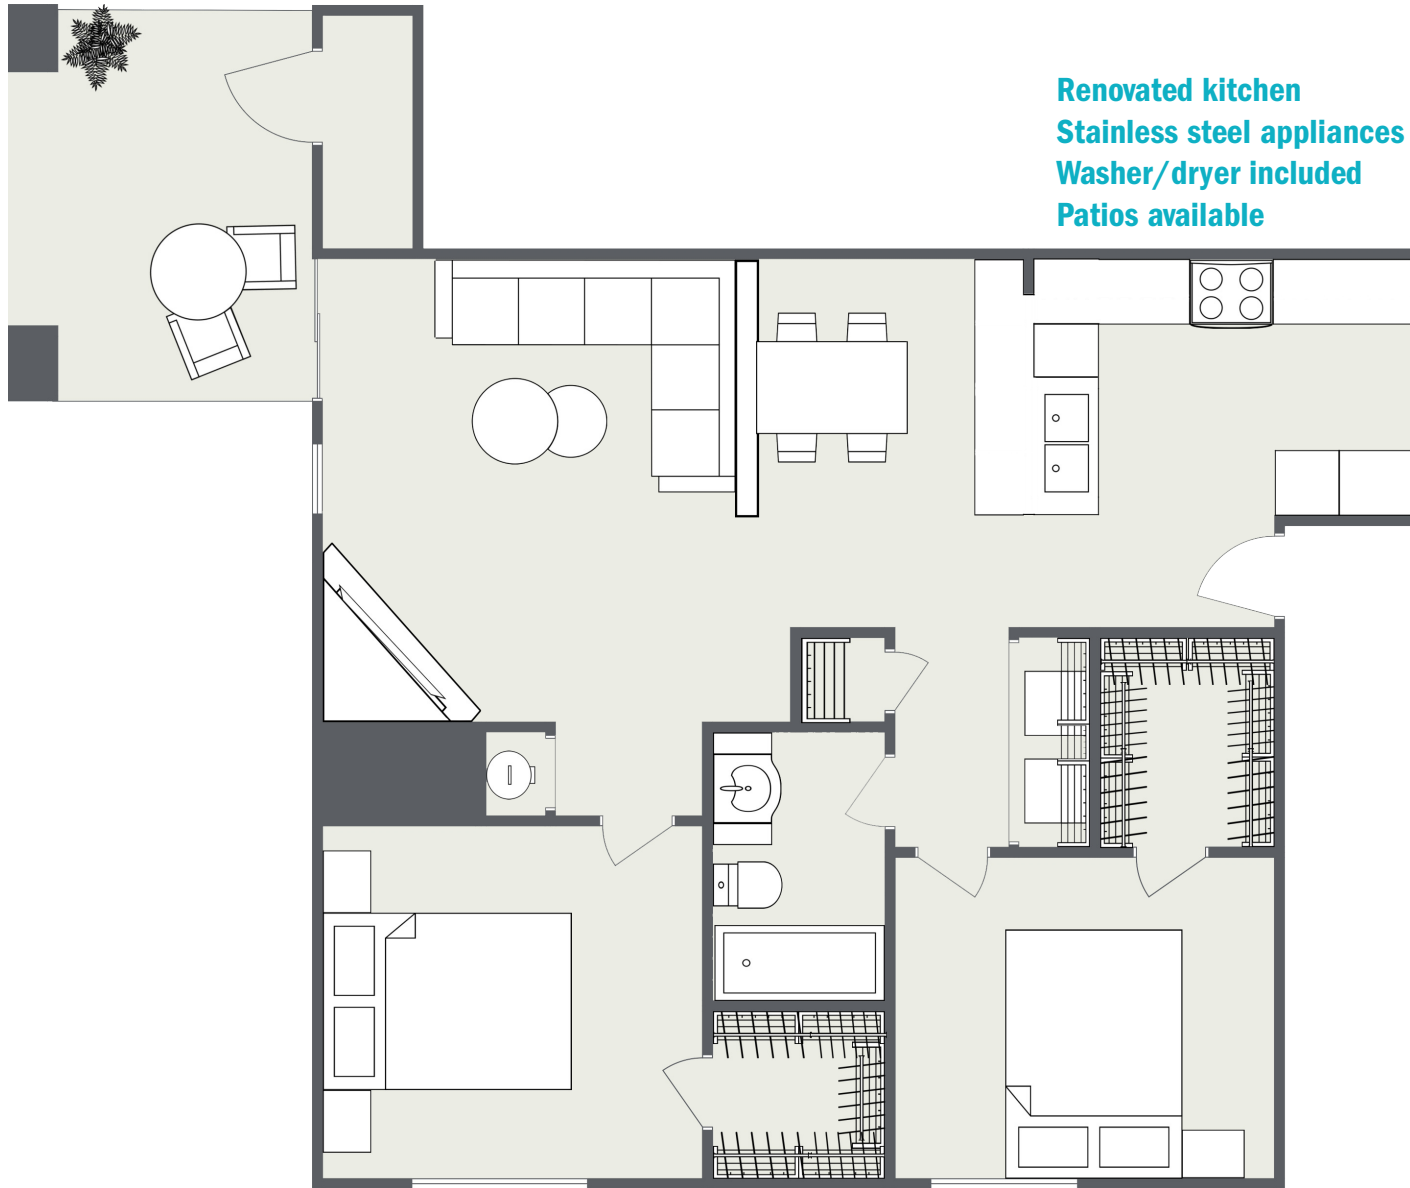

# MIDLOTHIAN

Two Bedrooms • One Bath  
1020 Square Feet • \$ \_\_\_\_\_

Renovated kitchen  
Stainless steel appliances  
Washer/dryer included  
Patios available

**OLD BUCKINGHAM**  
*Station*  
at MIDLOTHIAN VILLAGE