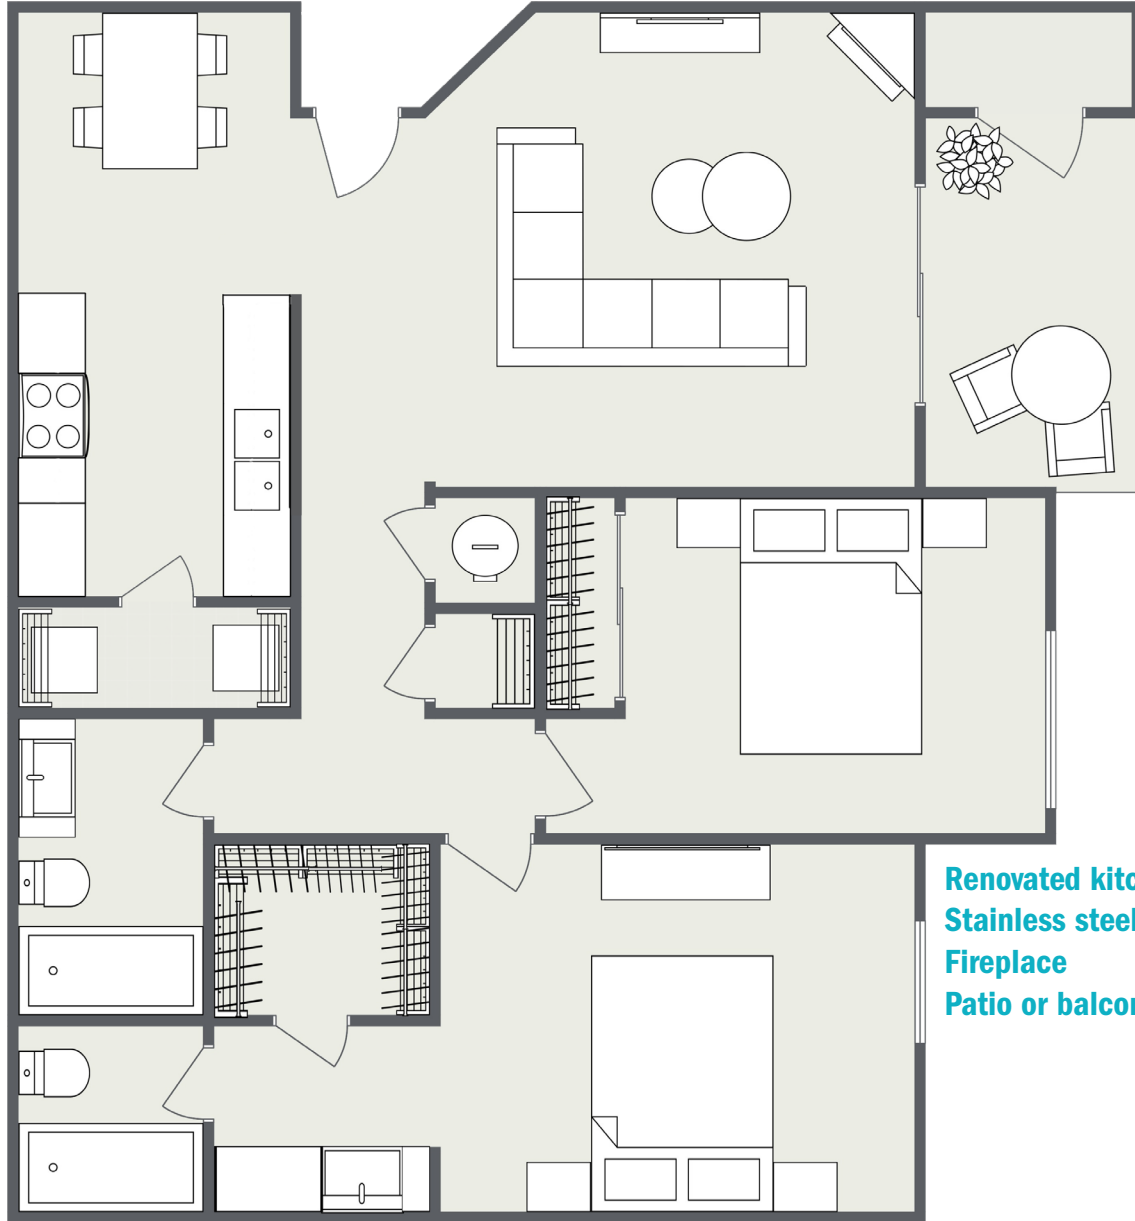

# MAYFAIR

Two Bedrooms • Two Baths  
980 Square Feet • \$ \_\_\_\_\_

Renovated kitchen  
Stainless steel appliances  
Fireplace  
Patio or balcony

## Regency Square

3250 Mercer University Drive, Chamblee, GA 30341 | [GSCapts.com/RS](http://GSCapts.com/RS)

This floor plan and the dimensions shown are approximations. Exact layout and square footage may vary. Sizes and specifications subject to change without notice.