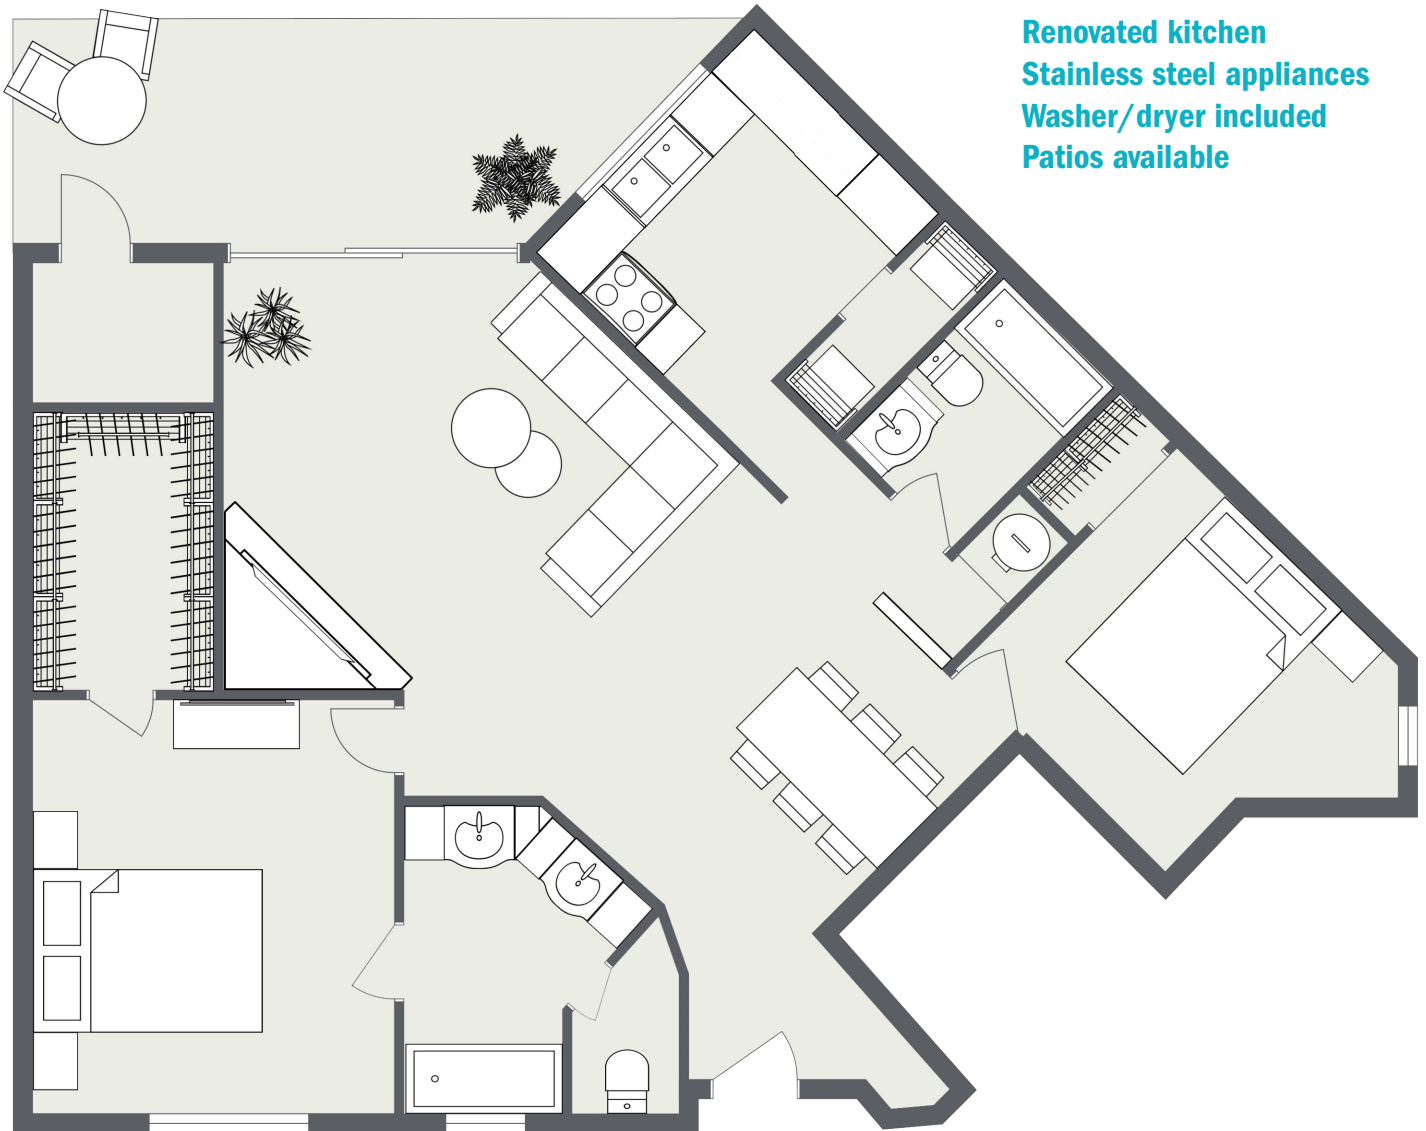

MANOR HOUSE IV

Two Bedrooms • Two Baths
1511 Square Feet • \$ _____

Renovated kitchen
Stainless steel appliances
Washer/dryer included
Patio available

OLD BUCKINGHAM
Station
at MIDLOTHIAN VILLAGE

1301 Buckingham Station Drive, Midlothian, VA 23113 | [GSCapt.com/OBS](https://www.GSCapt.com/OBS)

Actual finishes and features may vary. Dimensions and square footage shown are approximate and pricing/availability is subject to change.