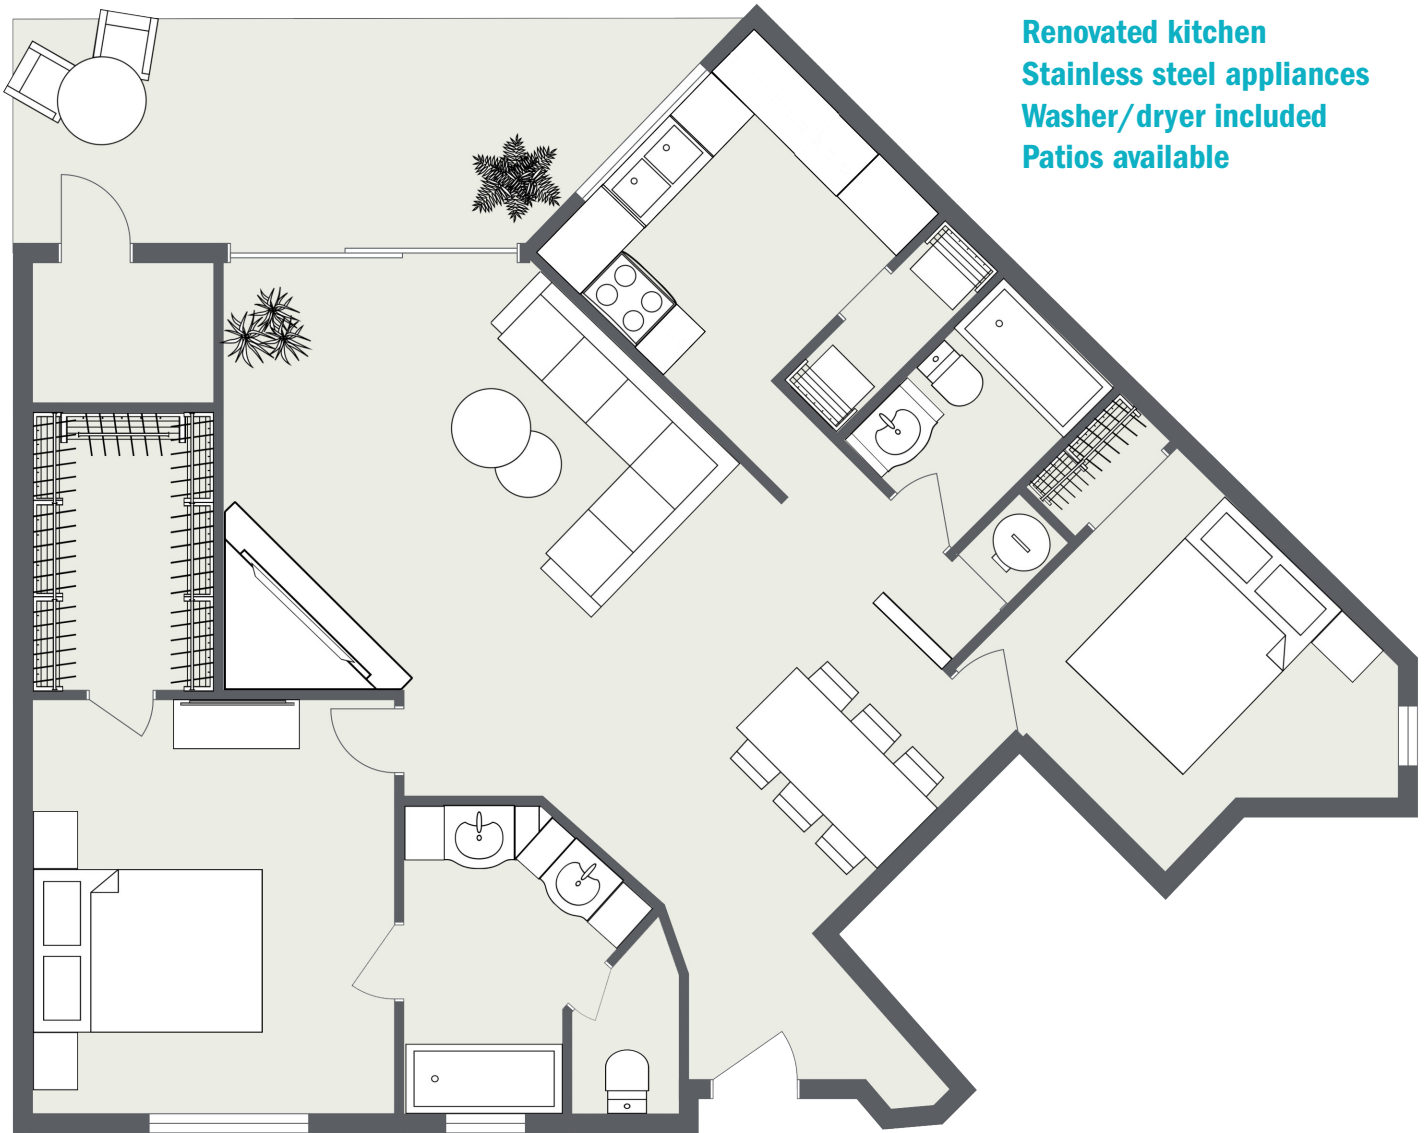

MANOR HOUSE III

Two Bedrooms • Two Baths
1443 Square Feet • \$ _____

Renovated kitchen
Stainless steel appliances
Washer/dryer included
Patio's available

OLD BUCKINGHAM
Station
at MIDLOTHIAN VILLAGE

1301 Buckingham Station Drive, Midlothian, VA 23113 | GSCapts.com/OBS

Actual finishes and features may vary. Dimensions and square footage shown are approximate and pricing/availability is subject to change.